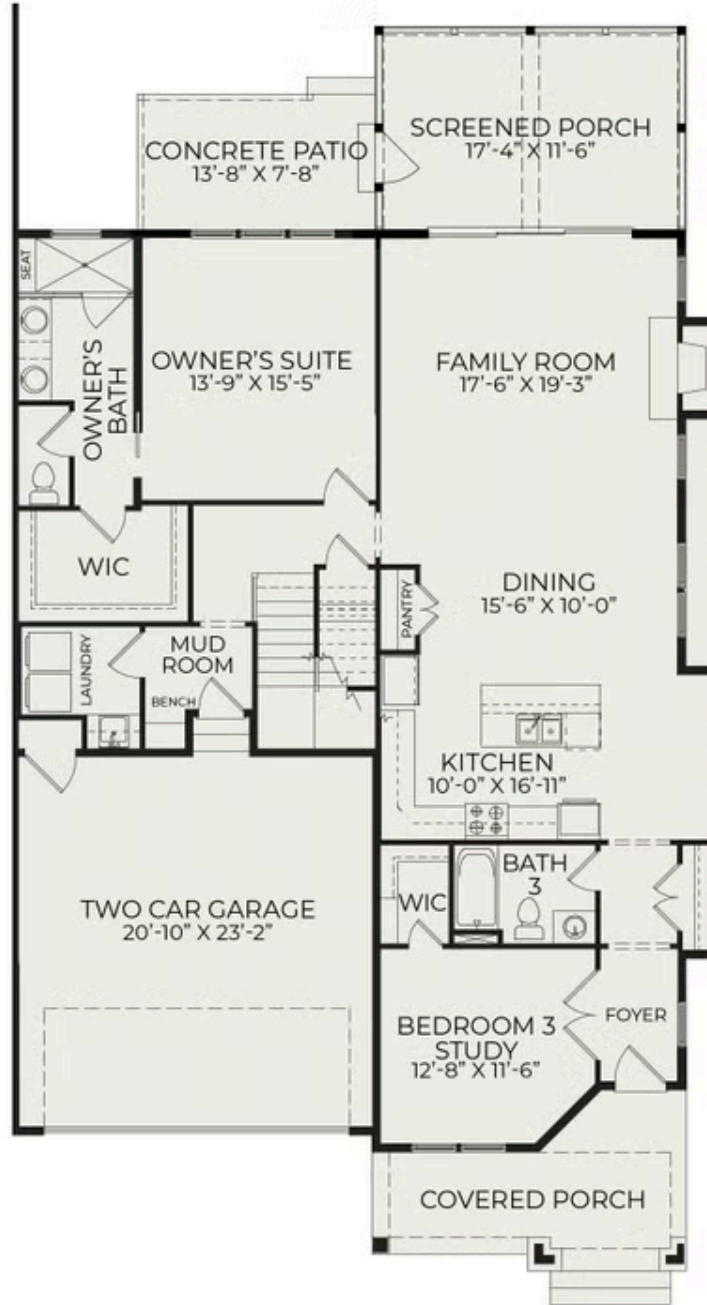

1027 Coldspring Circle

\$921,000

1 Elevations Available

BEDROOMS: 3

BATHS: 3 full

SQFT: 2,715

COMMUNITY: Bronze Leaf at
Croasdaile Farm

FLOOR PLAN: Townhome A
Exterior

Townhome A Exterior

First Floor

Second Floor

First Floor (Optional Sun Room)