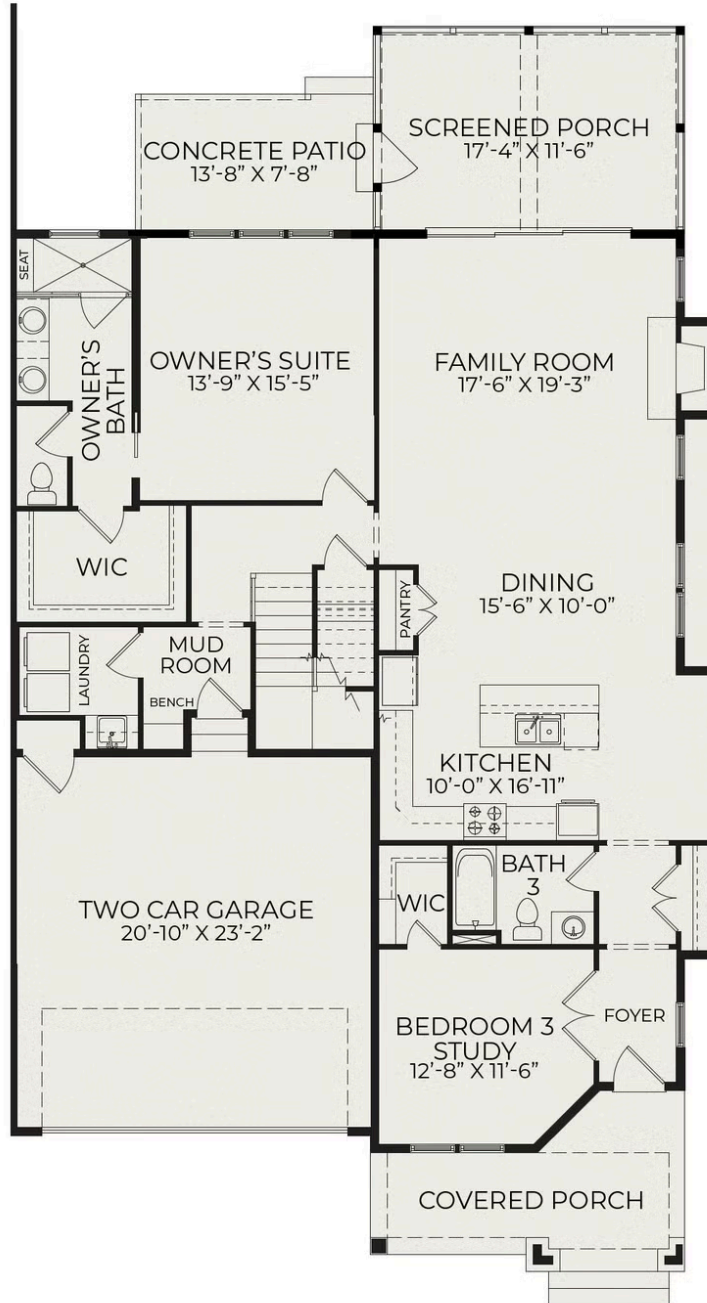

Townhome A Exterior

Starting at \$879,000

Bronze Leaf at Croasdaile Farm
1 Elevations Available

 3 bd

 3 ba

 2,715 sqft

Townhome A Exterior

First Floor

Second Floor

First Floor (Optional Sun Room)