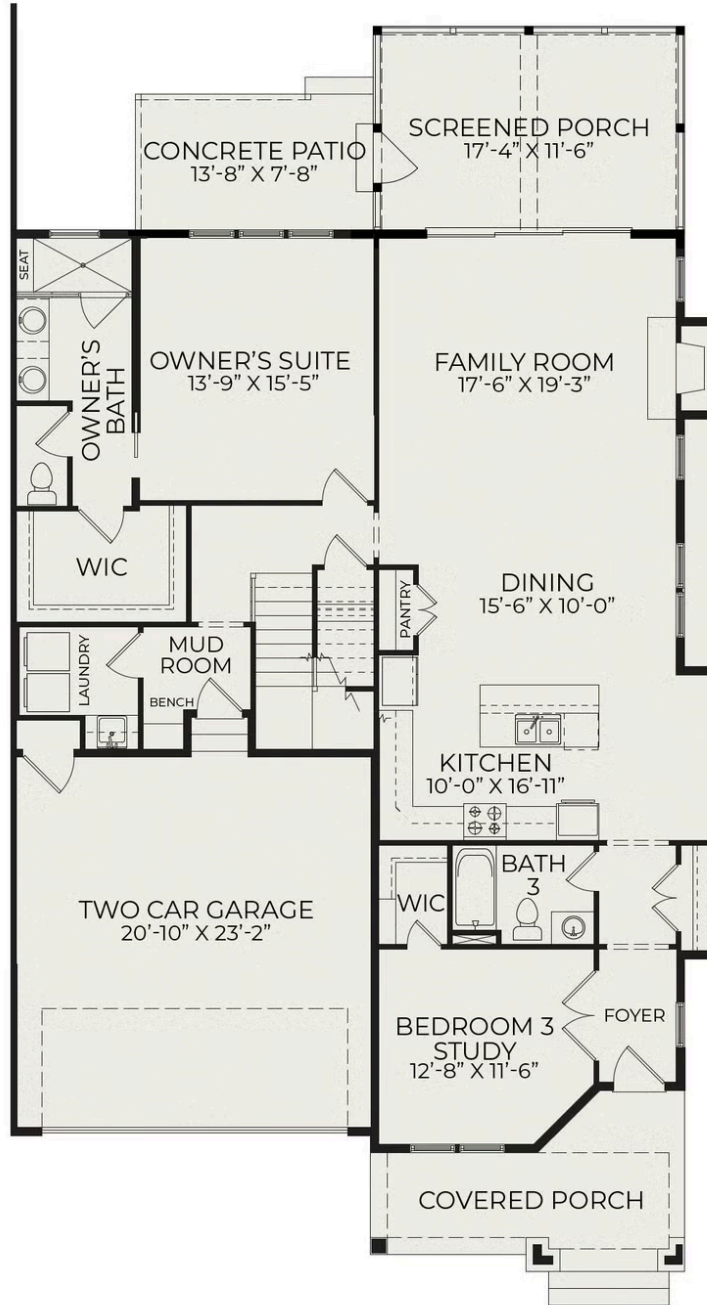

Townhome A Exterior

Starting at \$879,000

Bronze Leaf at Croasdaile Farm
1 Elevations Available

 3 bd

 3 ba

 2,715 sqft

Townhome A Exterior

First Floor

Second Floor

First Floor (Optional Sun Room)