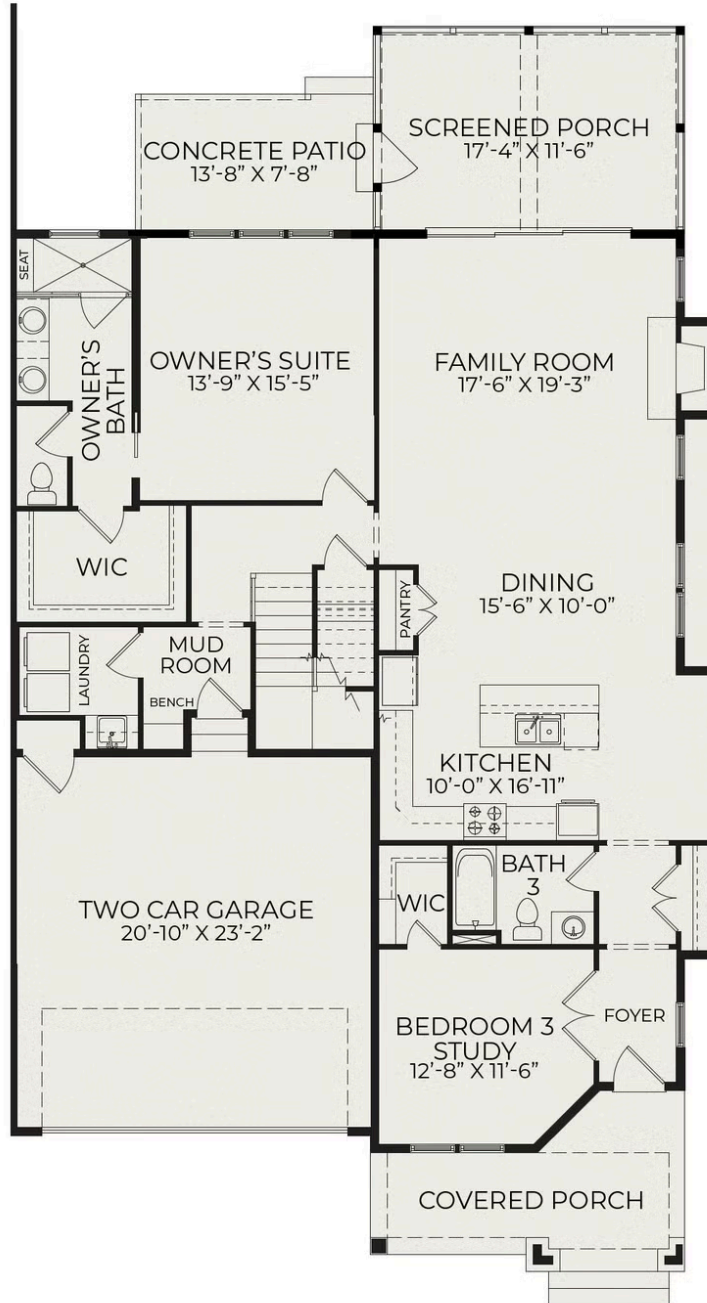

# Townhome A Exterior

**Starting at \$879,000**

Bronze Leaf at Croasdaile Farm  
**1 Elevations Available**

 3 bd

 3 ba

 2,715 sqft

Townhome A Exterior

## First Floor

## Second Floor

## First Floor (Optional Sun Room)