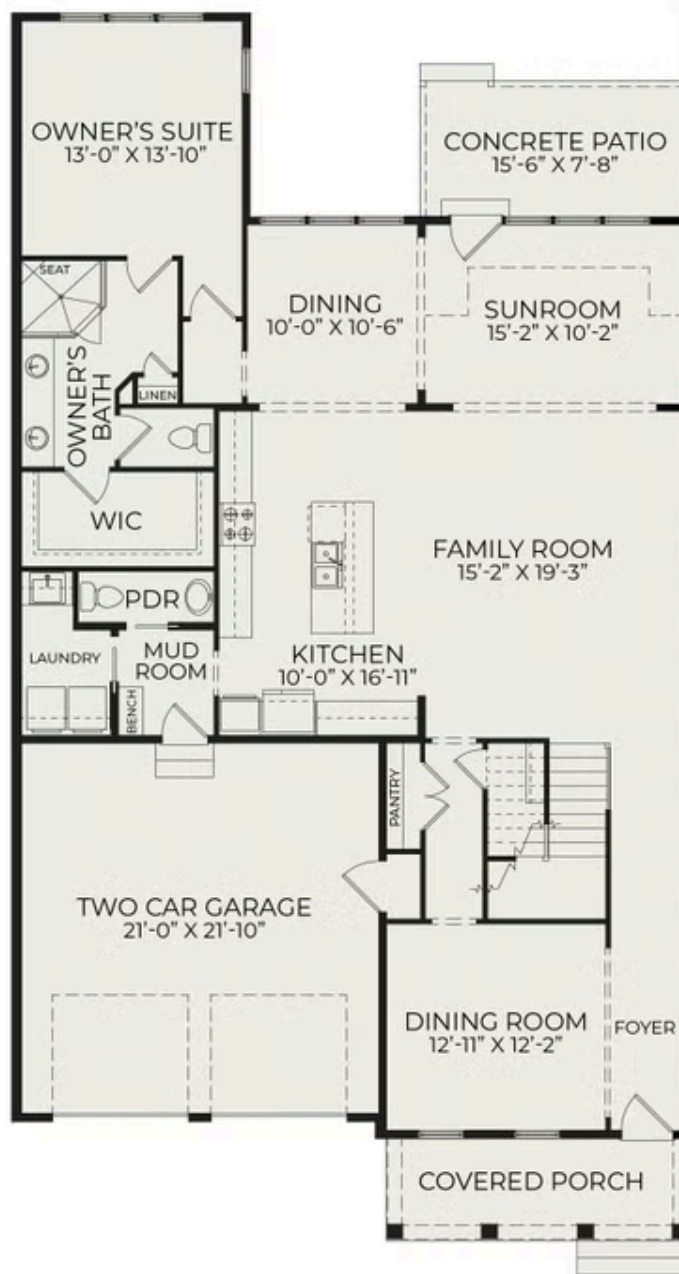

## 1031 Coldspring Circle

**\$890,000**

**BEDROOMS:** 3

**BATHS:** 2 full, 1 half

**SQFT:** 2,921

**COMMUNITY:** Bronze Leaf at Croasdaile Farm

Now is the perfect time to make your dream home a reality. We are offering a \$20,000 buyer incentive on this townhome when you work with our preferred lender. This offer includes a 2-1 rate buydown, making your new home even more affordable.

First Floor

Second Floor