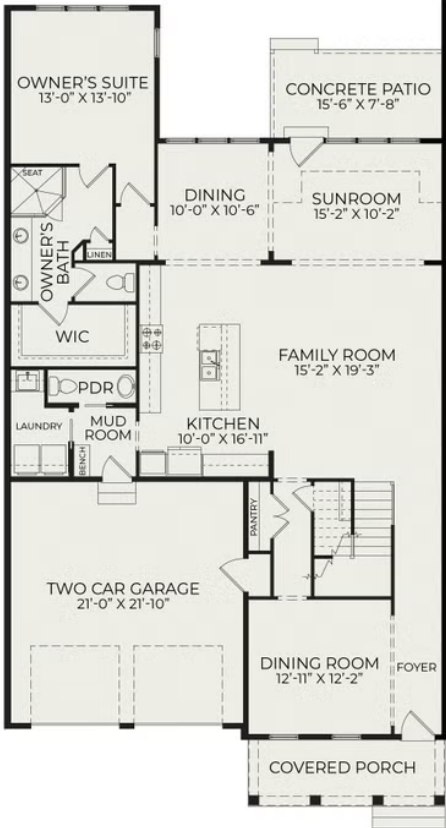

1031 Coldspring Circle

\$890,000

BEDROOMS: 3

BATHS: 2 full, 1 half

SQFT: 2,921

COMMUNITY: Bronze Leaf at Croasdaile Farm

Now is the perfect time to make your dream home a reality. We are offering a \$20,000 buyer incentive on this townhome when you work with our preferred lender. This offer includes a 2-1 rate buydown, making your new home even more affordable.

First Floor

Second Floor