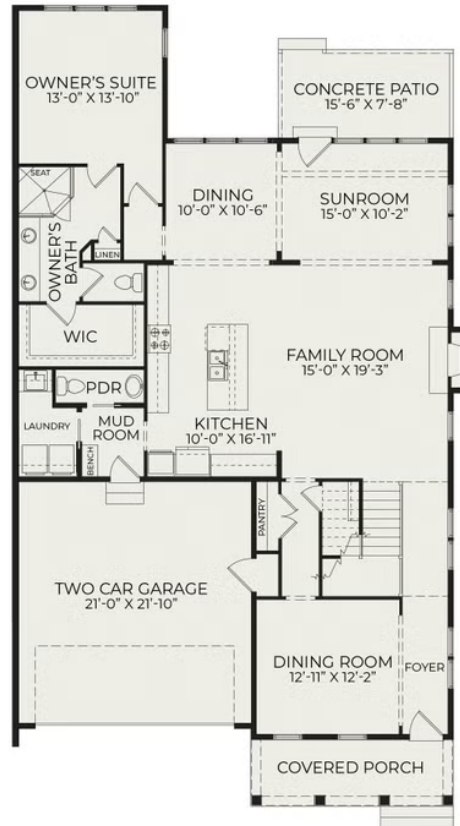

## 1029 Coldspring Circle

**\$930,000**

**BEDROOMS:** 3

**BATHS:** 2 full, 1 half

**SQFT:** 3,064

**COMMUNITY:** Bronze Leaf at Croasdaile Farm

Now is the perfect time to make your dream home a reality. We are offering a \$20,000 buyer incentive on this townhome when you work with our preferred lender. This offer includes a 2-1 rate buydown, making your new home even more affordable.

## First Floor

## Second Floor