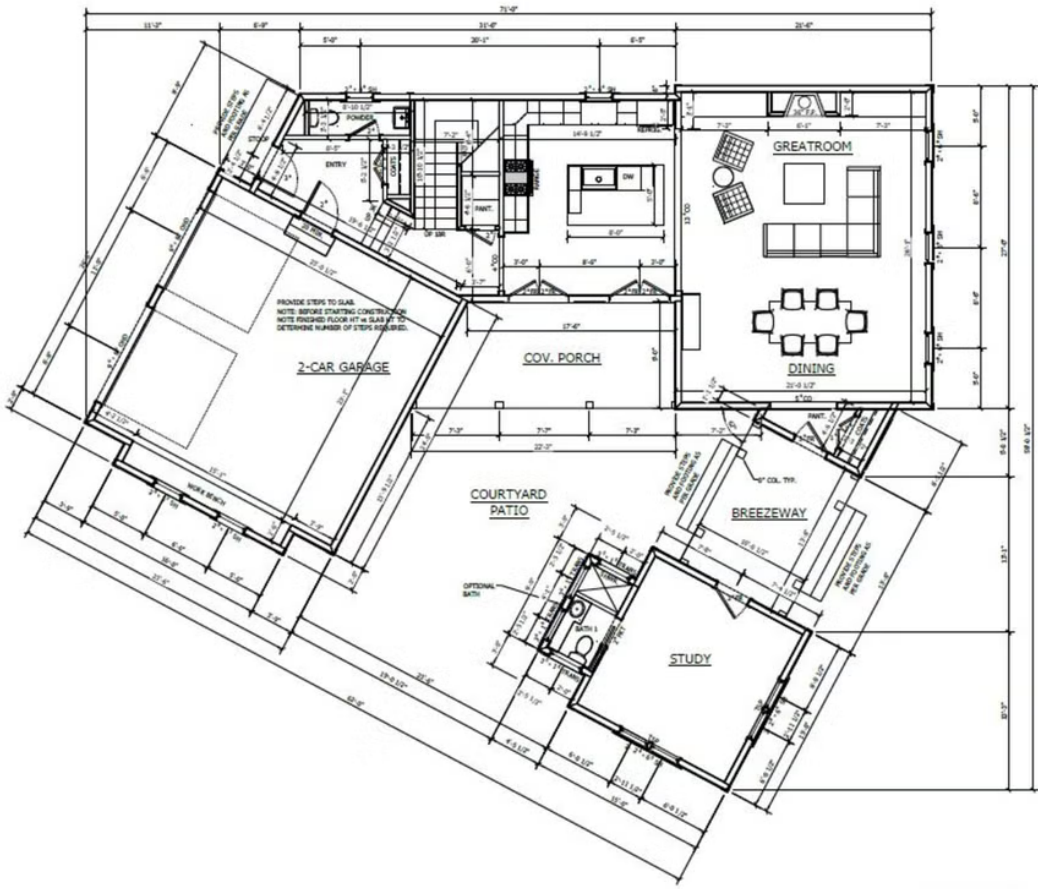

900 Noisette Court

\$869,000

BEDROOMS: 3

BATHS: 4 full, 1 half

SQFT: 3,028

COMMUNITY: 751 South

FLOOR PLAN: Gresham

MLS: 2519225

Take advantage of this limited time offer and enjoy the luxury, quality, and craftsmanship that Homes by Dickerson is known for. Terms and conditions apply. Contact us today to learn more!

Step into the charm of the Gresham plan at 751 South, a residence that perfectly blends style and functionality. Situated on a corner lot with a wooded view, this home boasts 10' ceilings on the first floor, creating an open and airy ambiance. The first floor seamlessly integrates the great

001 Exterior

002 Exterior

003 Front Entry

First Floor

Second Floor