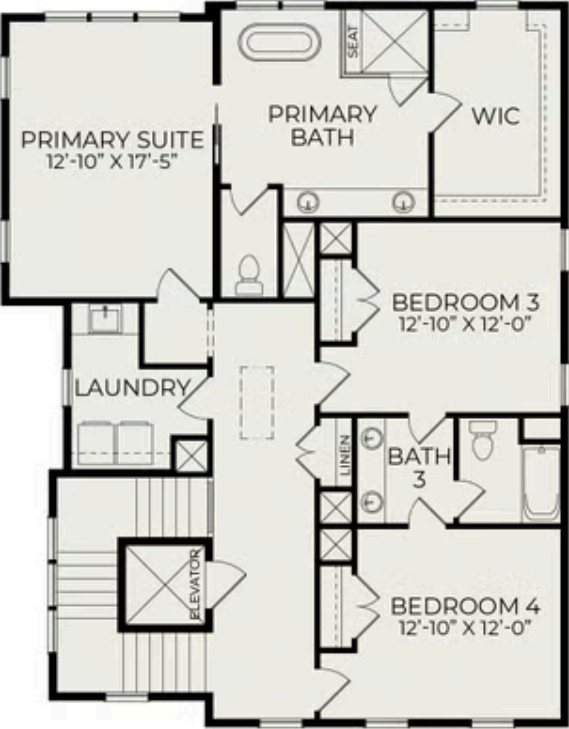

535 Sheldrake Court

\$1,450,000

BEDROOMS: 4

BATHS: 3 full, 1 half

SQFT: 3,316

COMMUNITY: Beau Coast

Experience the perfect blend of coastal charm and expert craftsmanship in The Trewin, a custom-built home in the sought-after Beau Coast community. With 3,316 square feet of thoughtfully designed living space, this home offers four bedrooms and three and a half bathrooms, including a first-floor guest suite for added convenience. A formal dining room sets the stage for refined gatherings, while the open-concept family room and gourmet kitchen create an inviting space for everyday living. Step onto the screened porch to enjoy the gentle coastal breeze, seamlessly extending your living space outdoors. Upstairs, the serene primary suite, additional bedrooms, and a versatile loft provide the perfect retreat for relaxation.

Exterior Rendering

First Floor

Second Floor

Garage Drive Under