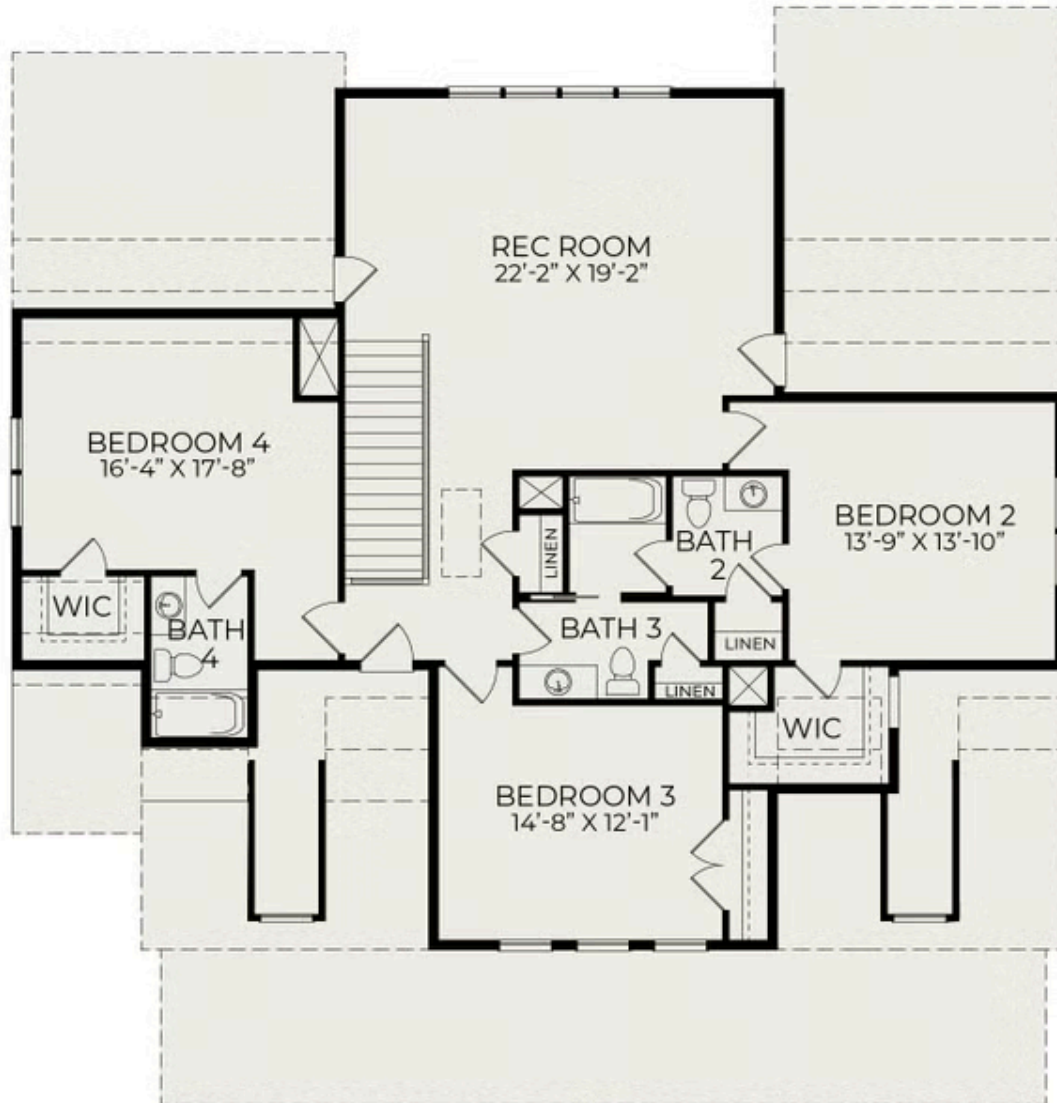

## 534 Sheldrake Court

**\$1,495,000**

**BEDROOMS:** 4

**BATHS:** 4 full, 1 half

**SQFT:** 3,577

**COMMUNITY:** Beau Coast

The Anson is a breathtaking example of coastal luxury, offering 3,577 square feet of beautifully designed living space in the sought-after Beau Coast community. This custom-built home features four bedrooms and four and a half bathrooms, with a thoughtfully designed first-floor primary suite for privacy and convenience. A formal dining room and study add a touch of sophistication, while the open-concept family room and chef's kitchen provide the perfect setting for both relaxed gatherings and elegant entertaining. Upstairs, additional bedrooms and a spacious rec room offer versatility for work, play, or hosting guests. A generously sized screened porch completes the home, inviting you to unwind and enjoy the refreshing coastal breeze.

Exterior Rendering

Example of completed Anson  
plan (Pictured home not for  
sale)

Example of completed Anson  
plan (Pictured home not for  
sale)

## First Floor

Second Floor