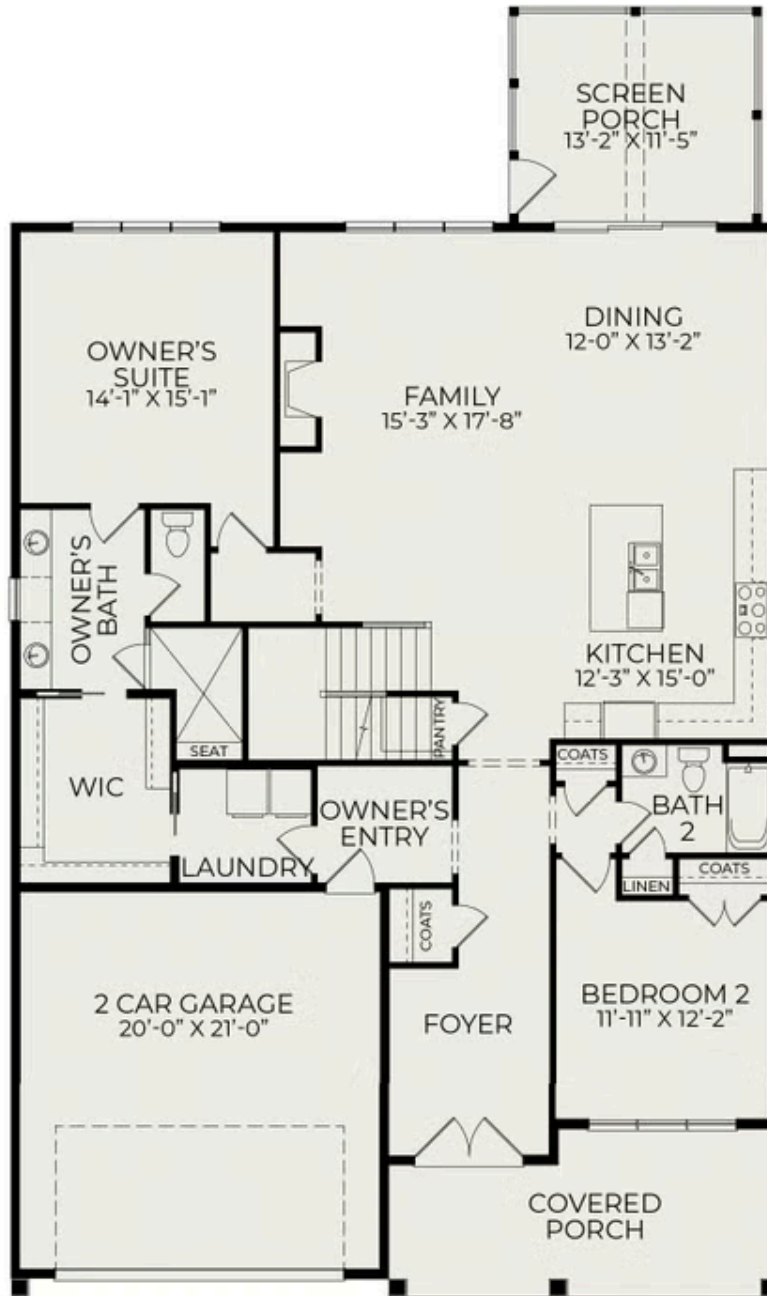

Mayfair

2 Elevations Available

 3 bd

 3 ba

 2,667 sqft

The Mayfair plan in Wendell Falls has two elevation styles: Lowcountry and Classic Cottage. Please scroll down to view all elevation styles and their floorplan options.

Mayfair Classic Cottage

Exterior

front view

First Floor

Second Floor