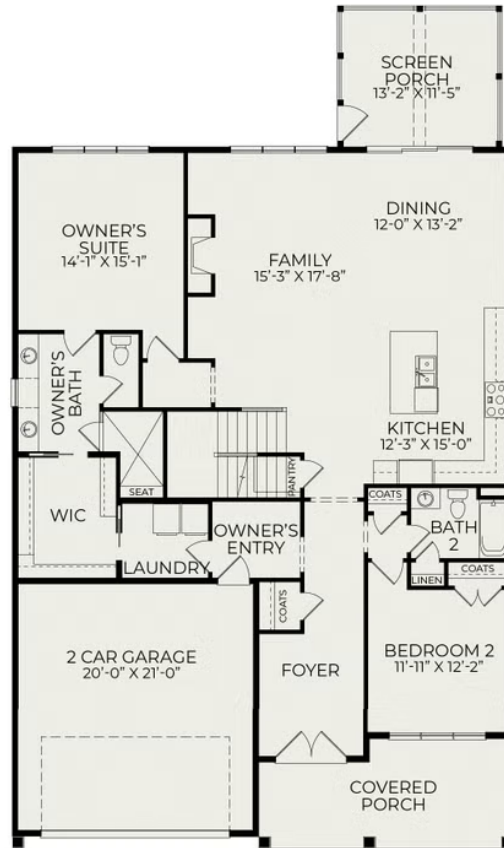

# Mayfair

**2 Elevations Available**

 3 bd

 3 ba

 2,667 sqft

The Mayfair plan in Wendell Falls has two elevation styles: Lowcountry and Classic Cottage. Please scroll down to view all elevation styles and their floorplan options.

Mayfair Classic Cottage

Exterior

front view

## First Floor

## Second Floor