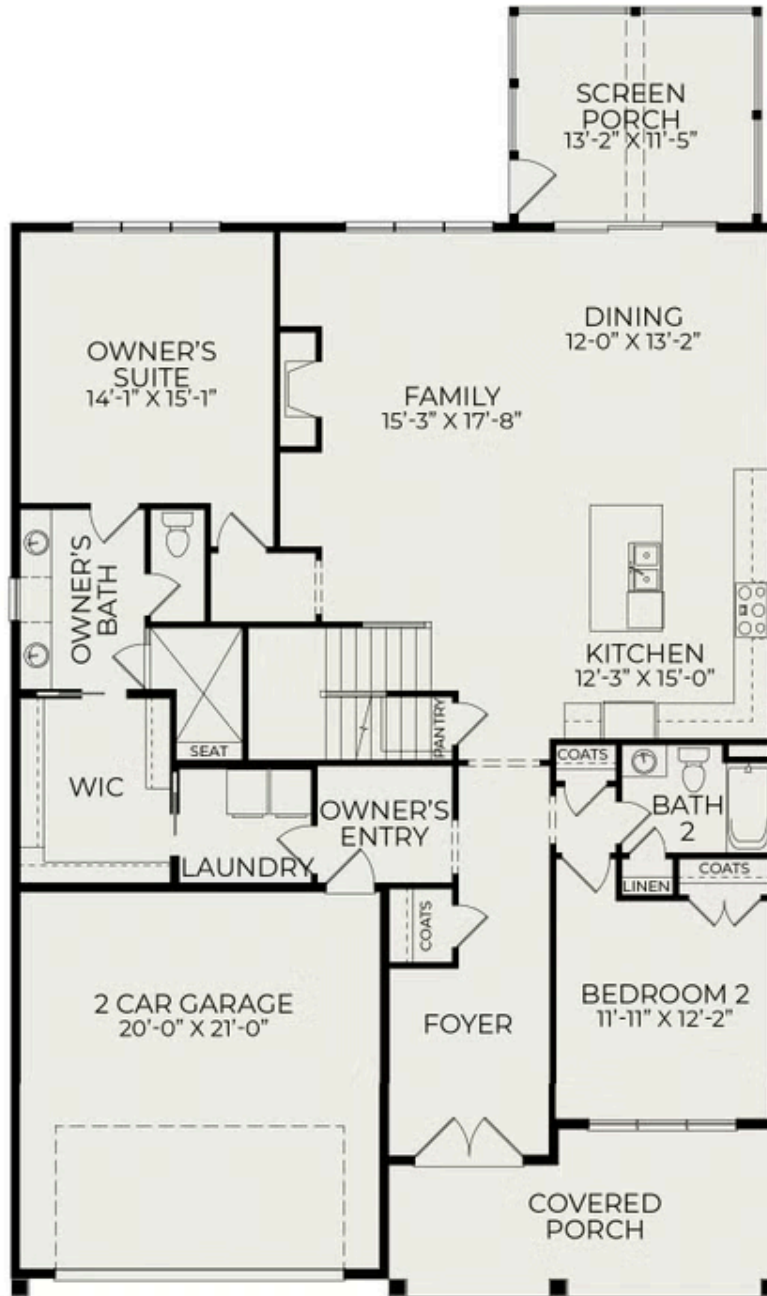

# Mayfair

**2 Elevations Available**

 3 bd

 3 ba

 2,667 sqft

The Mayfair plan in Wendell Falls has two elevation styles: Lowcountry and Classic Cottage. Please scroll down to view all elevation styles and their floorplan options.

Mayfair Classic Cottage

Exterior

front view

## First Floor

## Second Floor