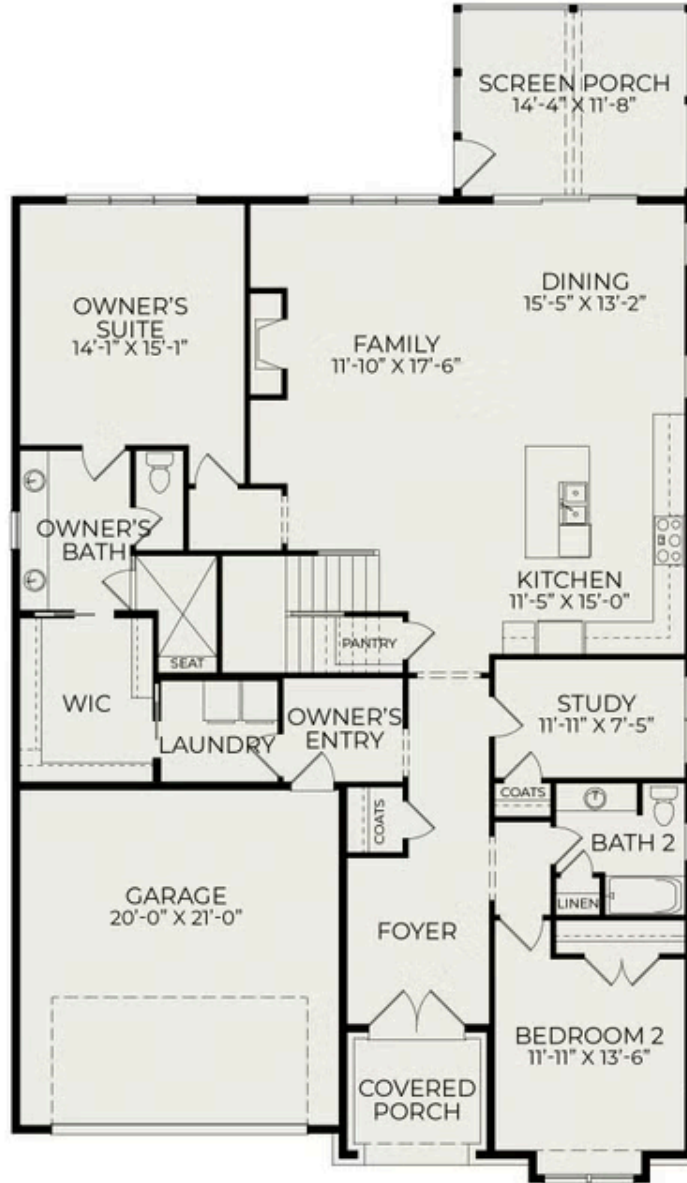

# Mason English Cottage

 4 bd

 3 ba

 3,065 sqft

## First Floor

## Second Floor