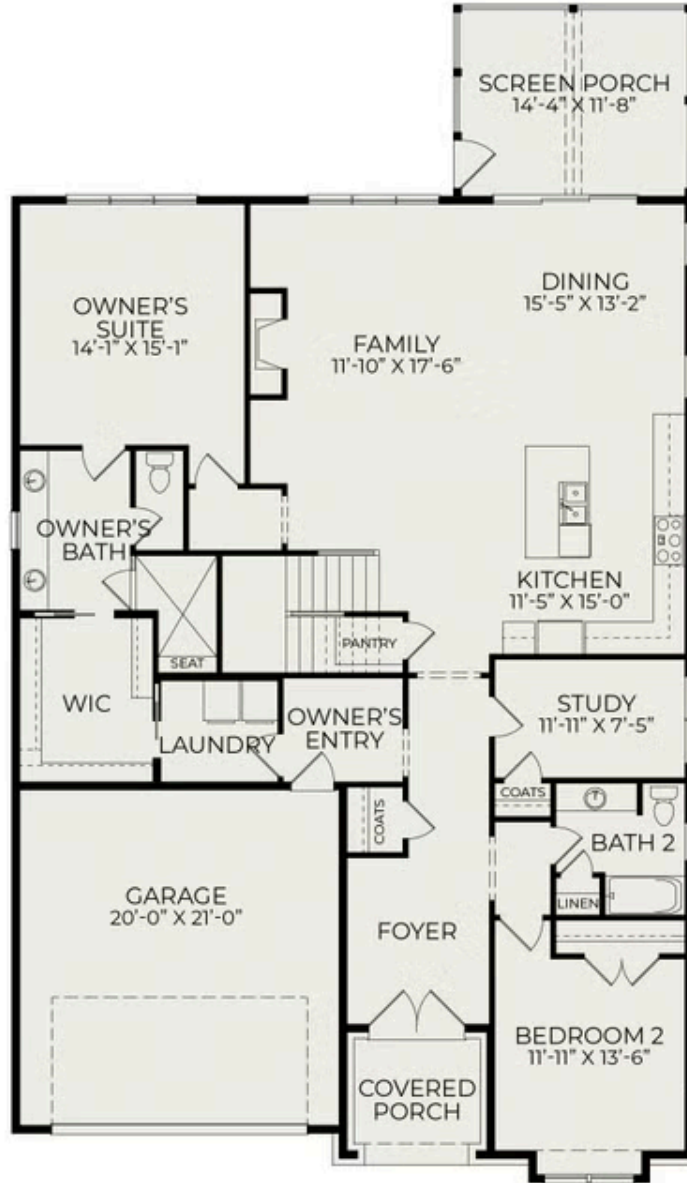

Mason English Cottage

 4 bd

 3 ba

 3,065 sqft

First Floor

Second Floor