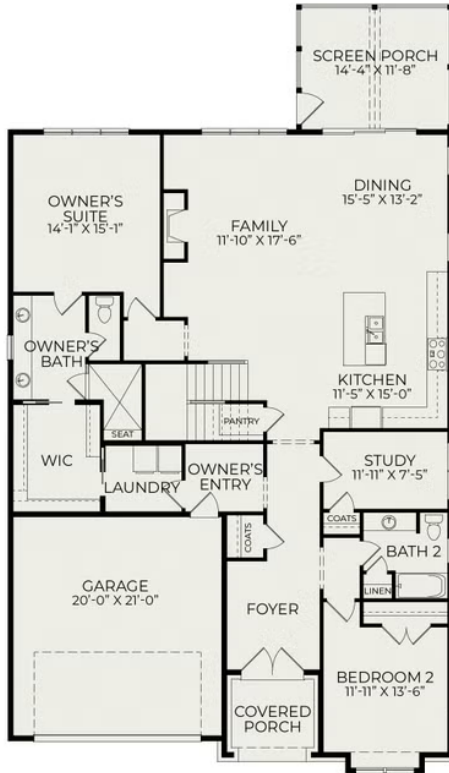

Mason English Cottage

 4 bd

 3 ba

 3,065 sqft

First Floor

Second Floor