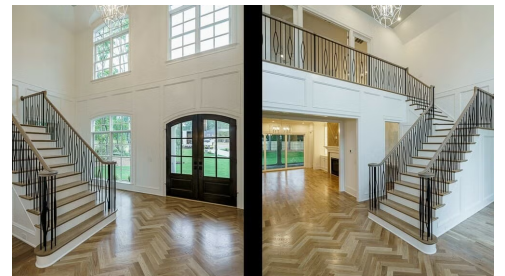

Lakeview Manor

-  4 bd
-  5 ba
-  5,010 sqft

Exterior Elevation

Front Elevation

Foyer

1st Floor

2nd Floor