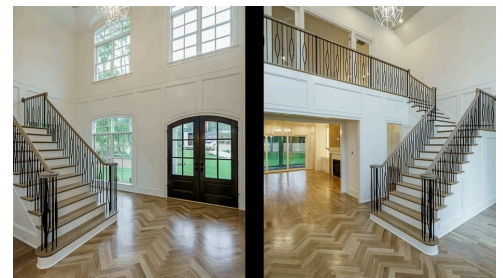

Lakeview Manor

-  4 bd
-  5 ba
-  5,010 sqft

Exterior Elevation

Front Elevation

Foyer

1st Floor

2nd Floor