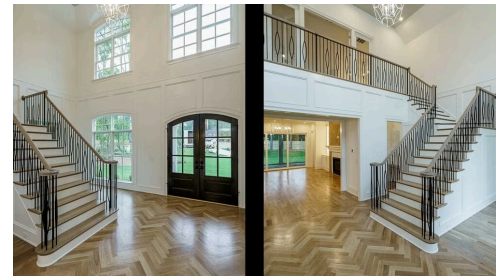

Lakeview Manor

-  4 bd
-  5 ba
-  5,010 sqft

Exterior Elevation

Front Elevation

Foyer

1st Floor

2nd Floor