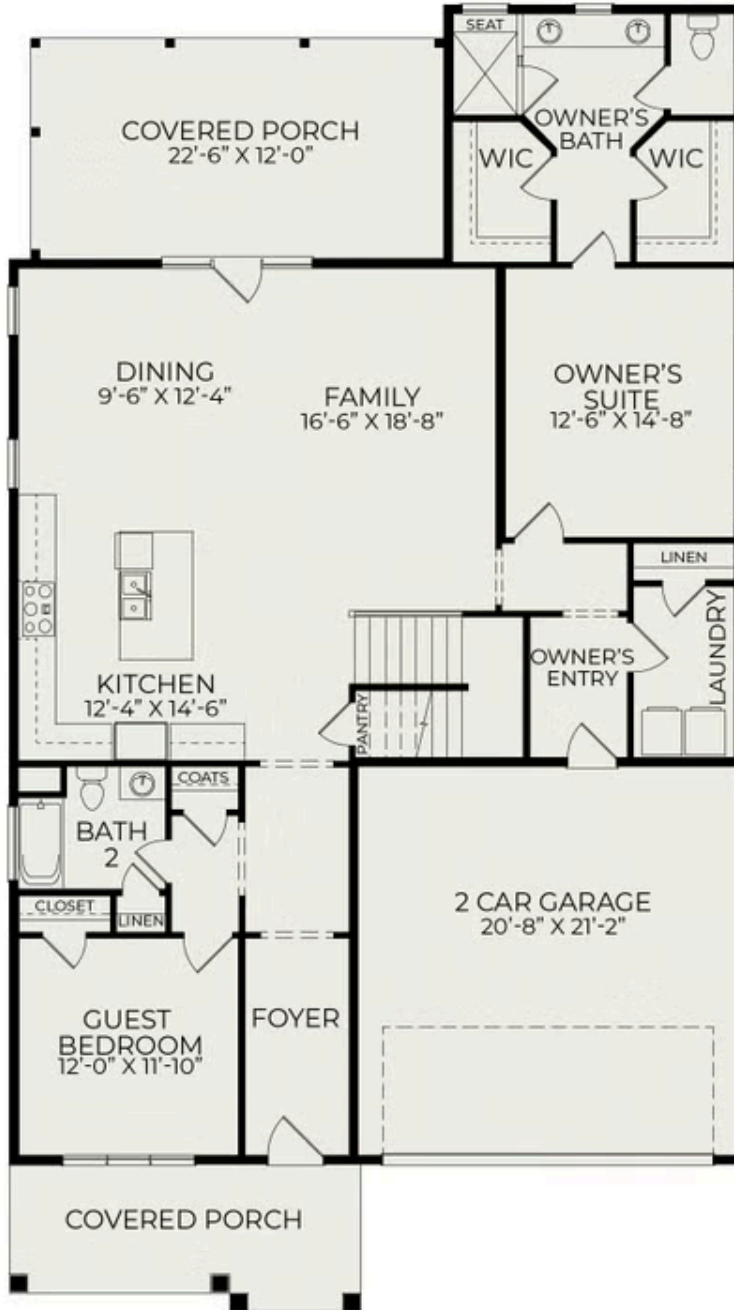

Harper American Farmhouse

 4 bd

 3 ba

 2,792 sqft

First Floor

Second Floor