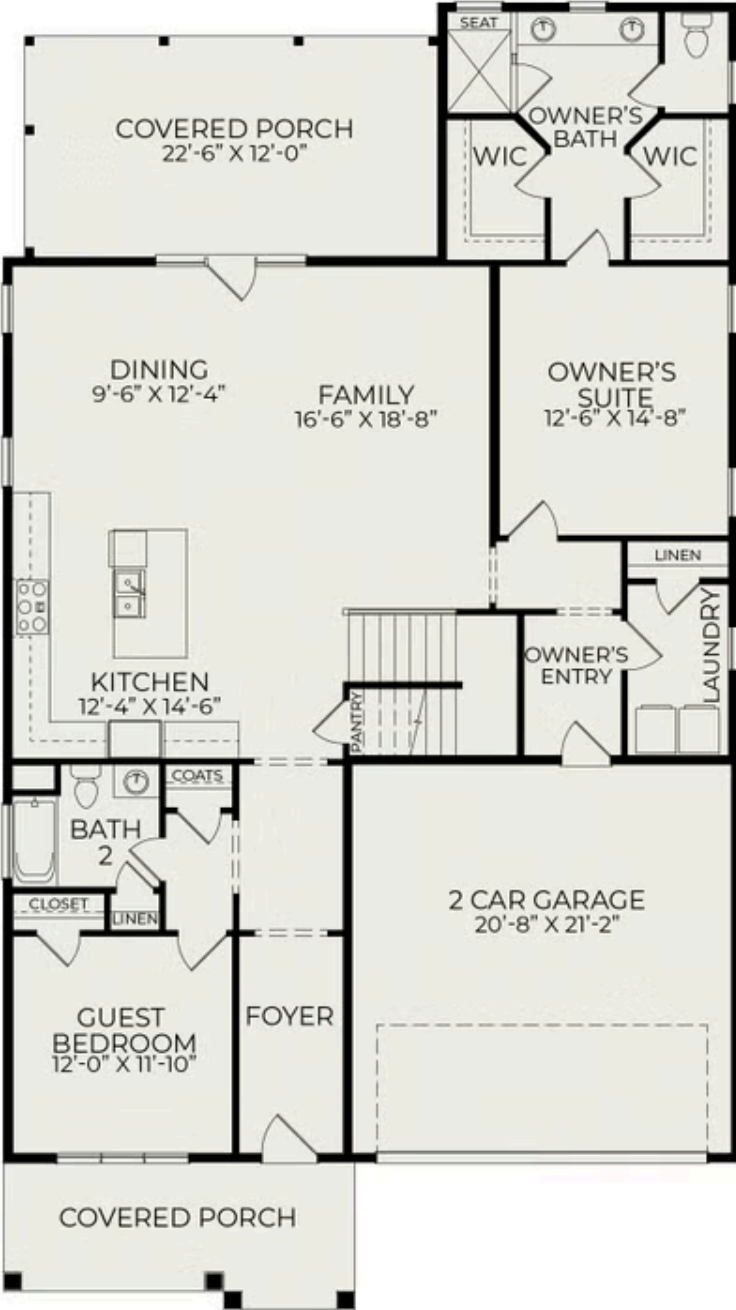

Harper American Farmhouse

 4 bd

 3 ba

 2,792 sqft

First Floor

Second Floor