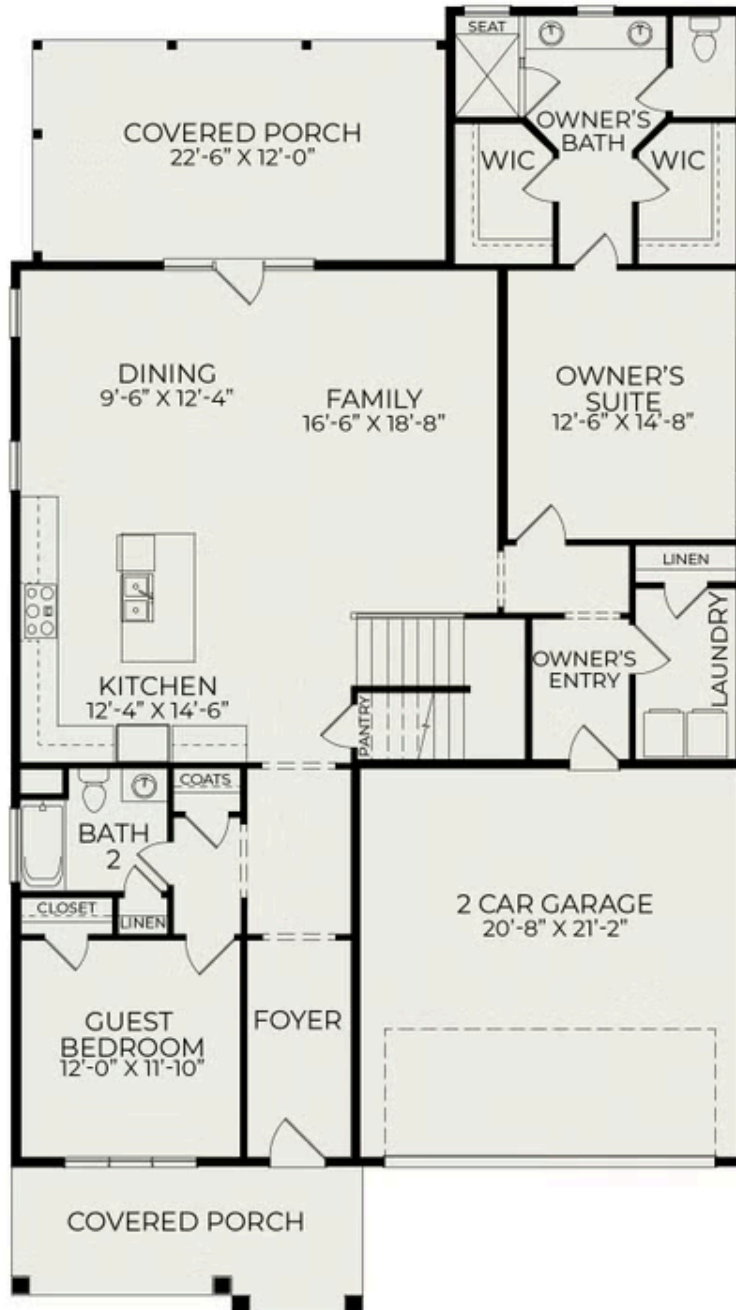

Harper American Farmhouse

 4 bd

 3 ba

 2,792 sqft

First Floor

Second Floor