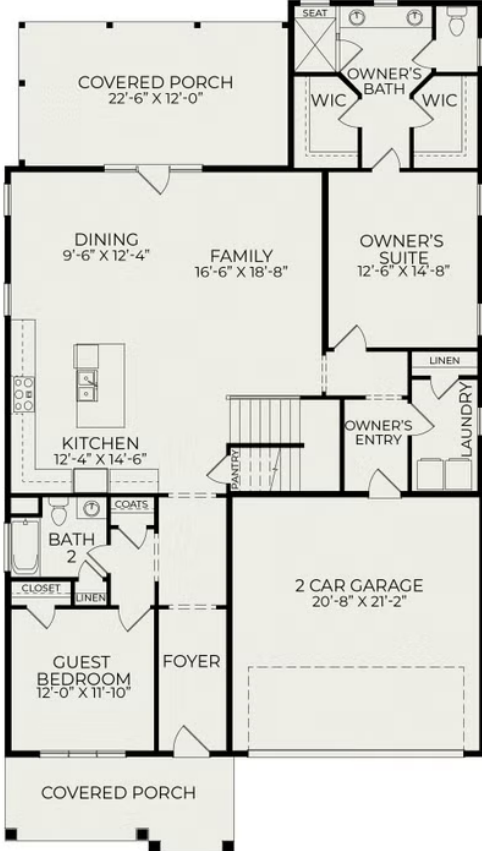

# Harper American Farmhouse

 4 bd

 3 ba

 2,792 sqft

# First Floor

## Second Floor