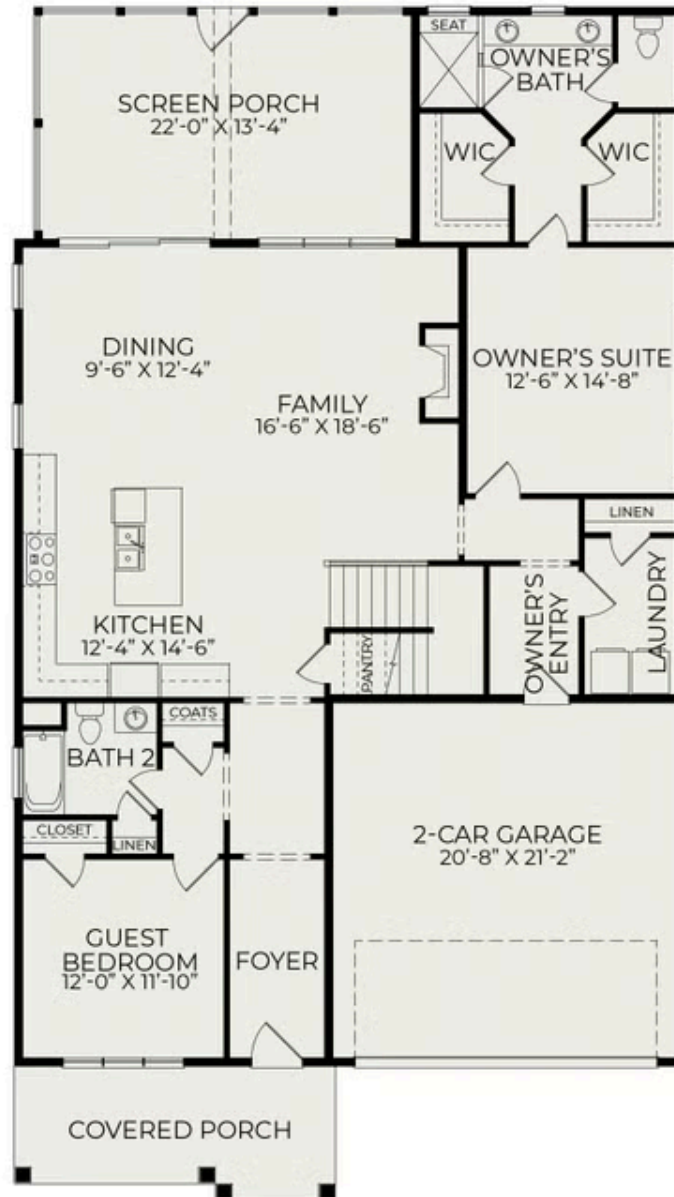

# Harper

**1 Elevations Available**

 3 bd

 3 ba

 2,792 sqft

The Mayfair plan in Wendell Falls has one elevation style: American Farmhouse. Please scroll down to view all floorplan options.

Exterior Rendering

Foyer

Study

## First Floor

## Second Floor