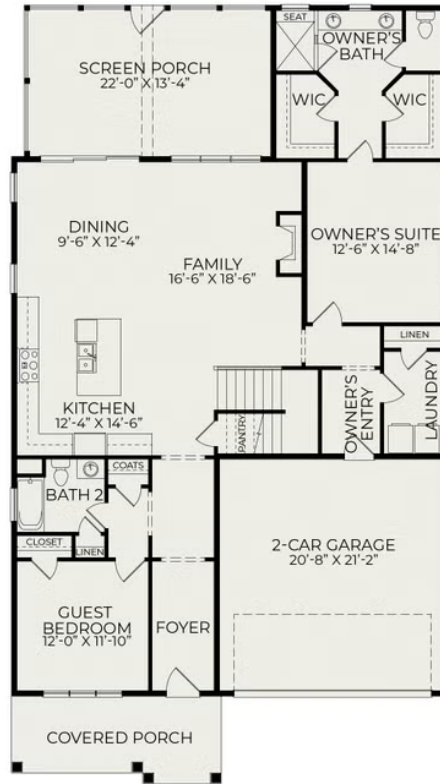

Harper

1 Elevations Available

 **3 bd**

 **3 ba**

 **2,792 sqft**

The Mayfair plan in Wendell Falls has one elevation style: American Farmhouse. Please scroll down to view all floorplan options.

Exterior Rendering

Foyer

Study

First Floor

Second Floor