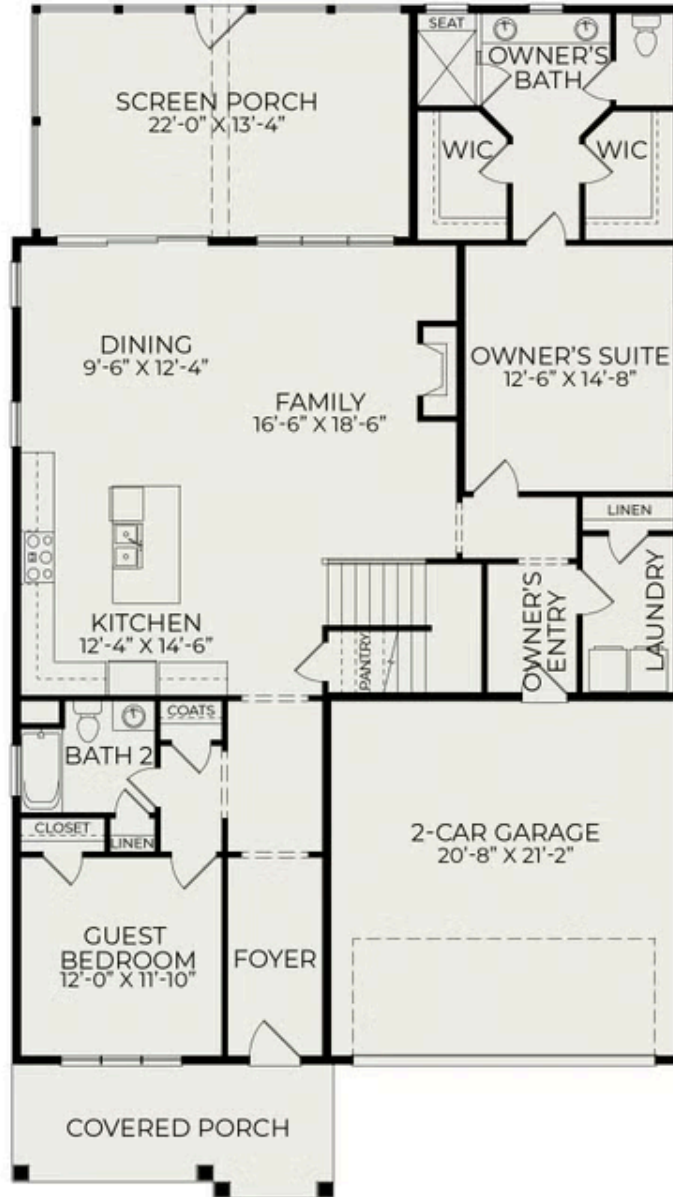

# Harper

**1 Elevations Available**

 3 bd

 3 ba

 2,792 sqft

The Mayfair plan in Wendell Falls has one elevation style: American Farmhouse. Please scroll down to view all floorplan options.

Exterior Rendering

Foyer

Study

## First Floor

## Second Floor