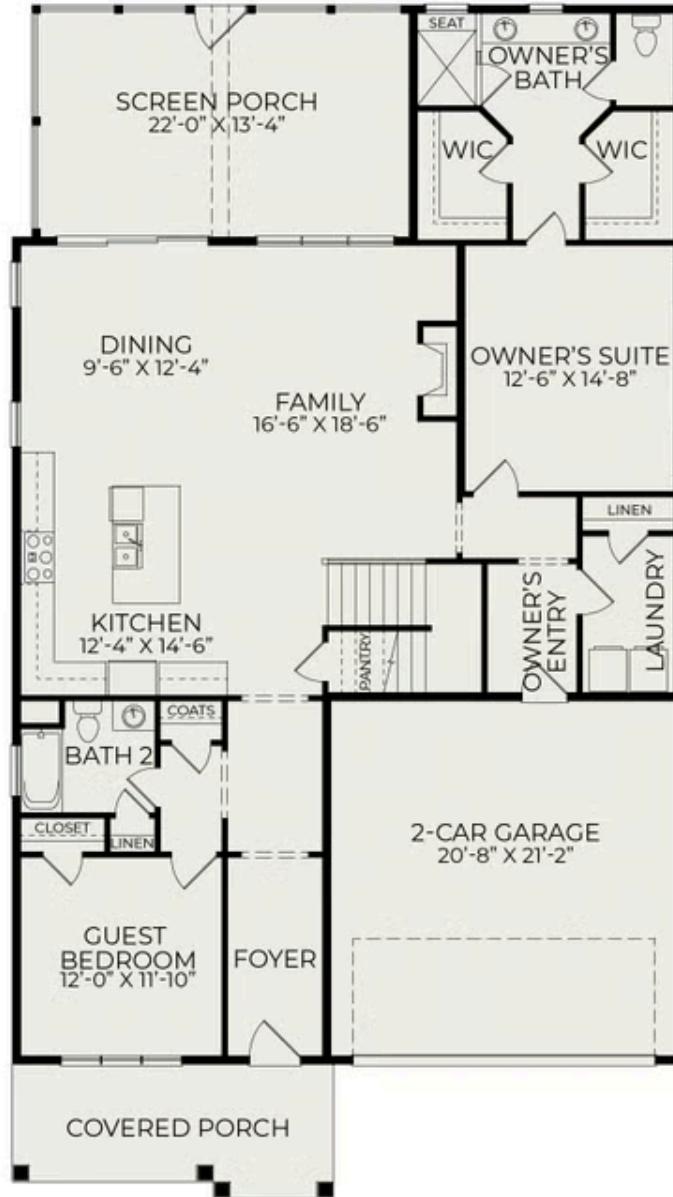

Harper

1 Elevations Available

 3 bd

 3 ba

 2,792 sqft

The Mayfair plan in Wendell Falls has one elevation style: American Farmhouse. Please scroll down to view all floorplan options.

Exterior Rendering

Foyer

Study

First Floor

Second Floor