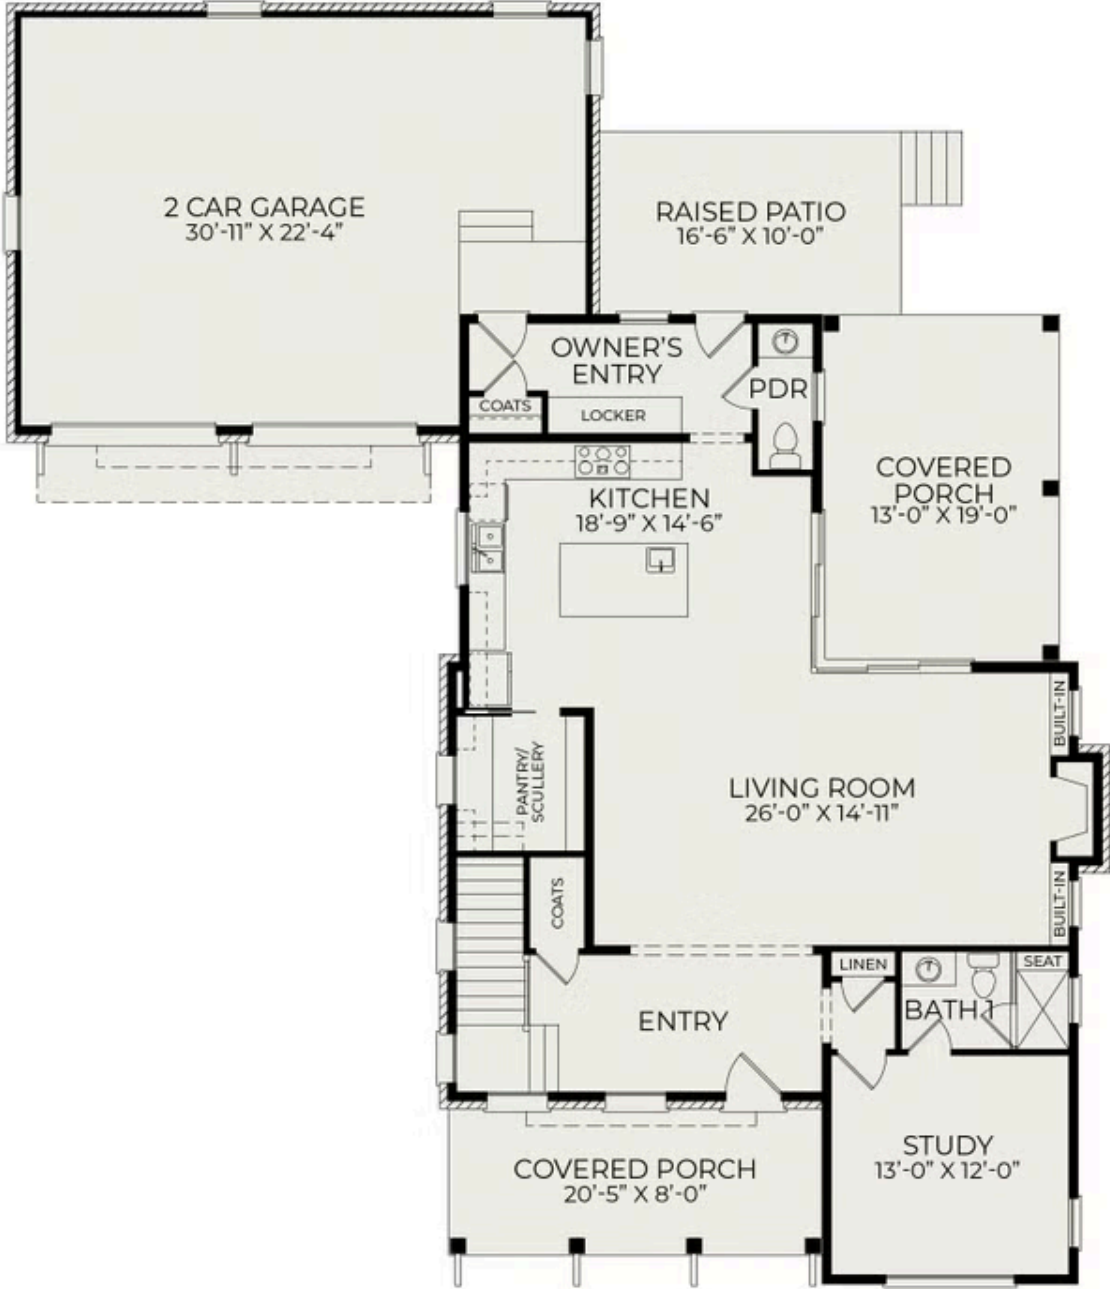

Grace

1 Elevations Available

 3 bd

 4.5 ba

 3,320 sqft

First Floor

Second Floor