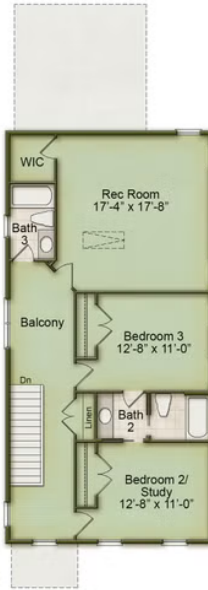

Galt House

11 Elevations Available

 **3 bd**

 **3.5 ba**

 **2,356 sqft**

Colonial D

Coastal J

Farmhouse B

1st Floor

2nd Floor

Opt 3rd Floor