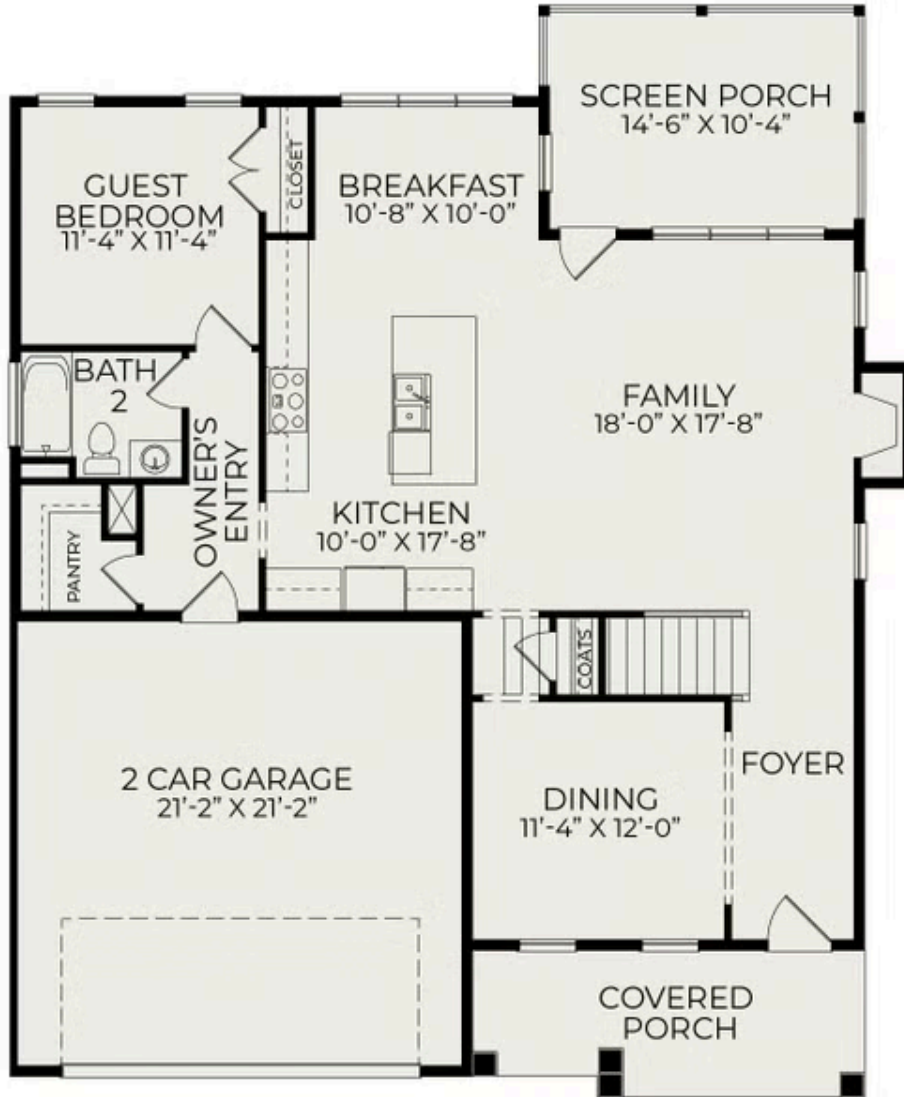

Fairfield

3 Elevations Available

 4 bd

 3 ba

 2,629 sqft

The Fairfield plan in Wendell Falls has three elevation styles: American Farmhouse, Craftsman, and Tudor. Please scroll down to view all elevation styles and their floorplan options.

Fairfield Tudor

Fairfield American Farmhouse

Exterior

First Floor

Second Floor