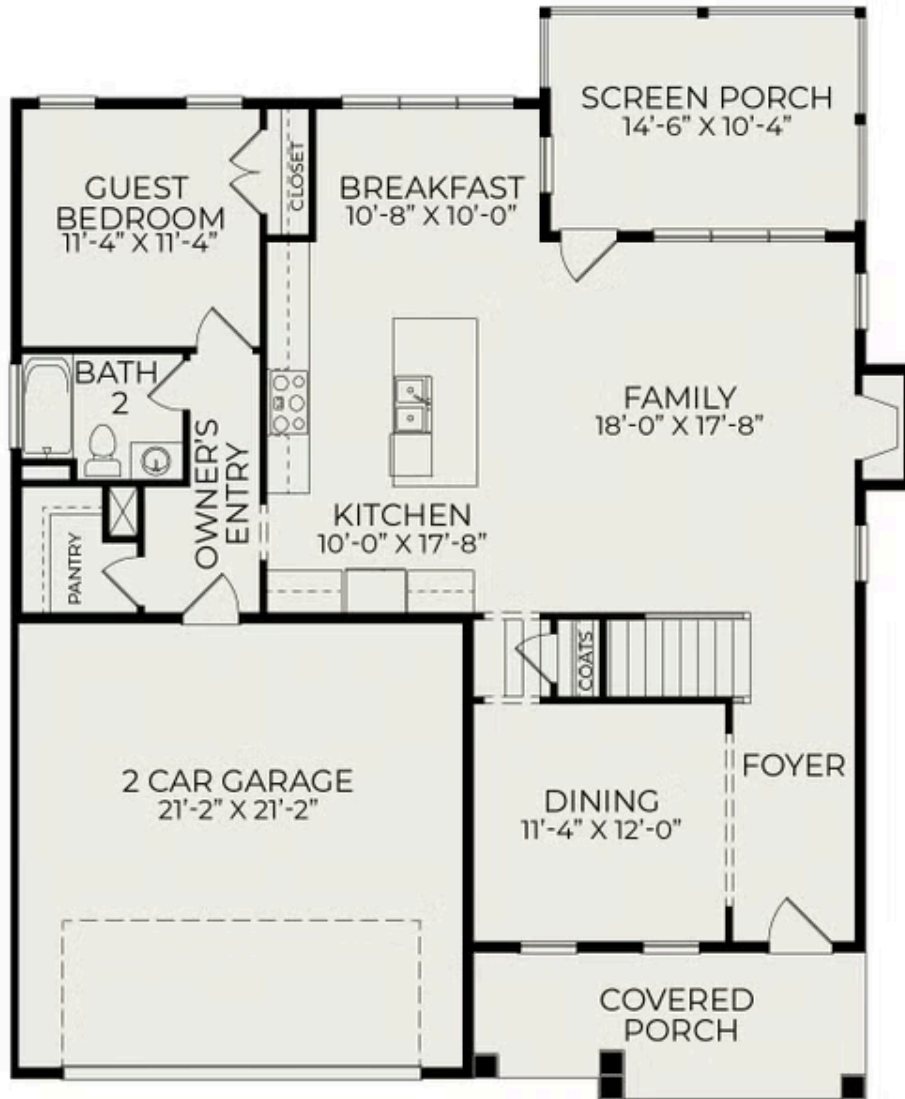

Fairfield

3 Elevations Available

 4 bd

 3 ba

 2,629 sqft

The Fairfield plan in Wendell Falls has three elevation styles: American Farmhouse, Craftsman, and Tudor. Please scroll down to view all elevation styles and their floorplan options.

Fairfield Tudor

Fairfield American Farmhouse

Exterior

First Floor

Second Floor