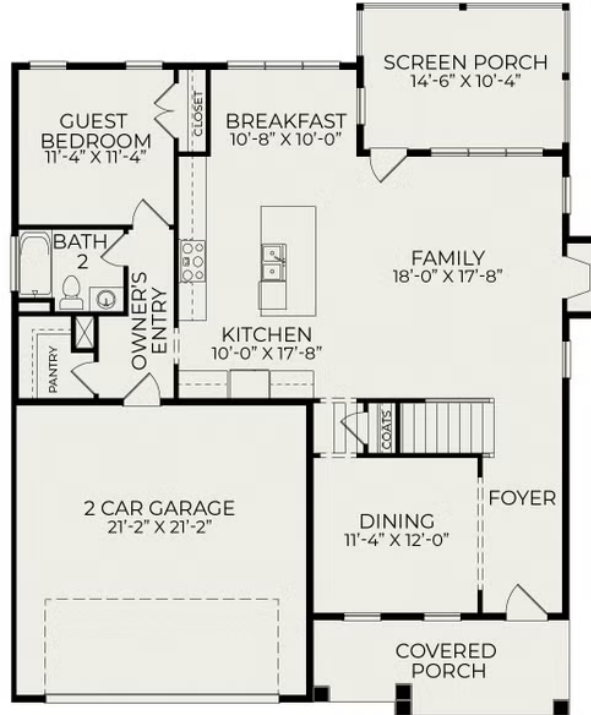

Fairfield

3 Elevations Available

 4 bd

 3 ba

 2,629 sqft

The Fairfield plan in Wendell Falls has three elevation styles: American Farmhouse, Craftsman, and Tudor. Please scroll down to view all elevation styles and their floorplan options.

Fairfield Tudor

Fairfield American Farmhouse

Exterior

First Floor

Second Floor