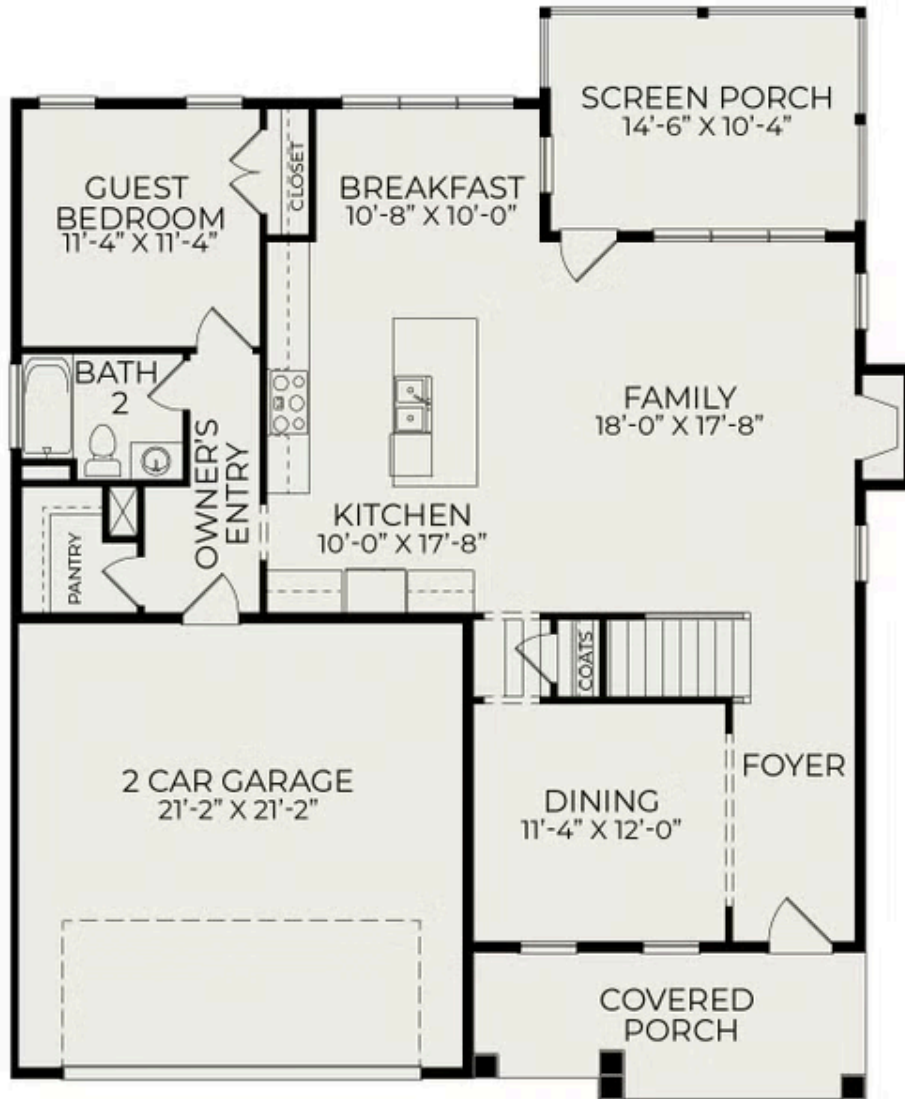

# Fairfield

**3 Elevations Available**

 4 bd

 3 ba

 2,629 sqft

The Fairfield plan in Wendell Falls has three elevation styles: American Farmhouse, Craftsman, and Tudor. Please scroll down to view all elevation styles and their floorplan options.

## First Floor

## Second Floor