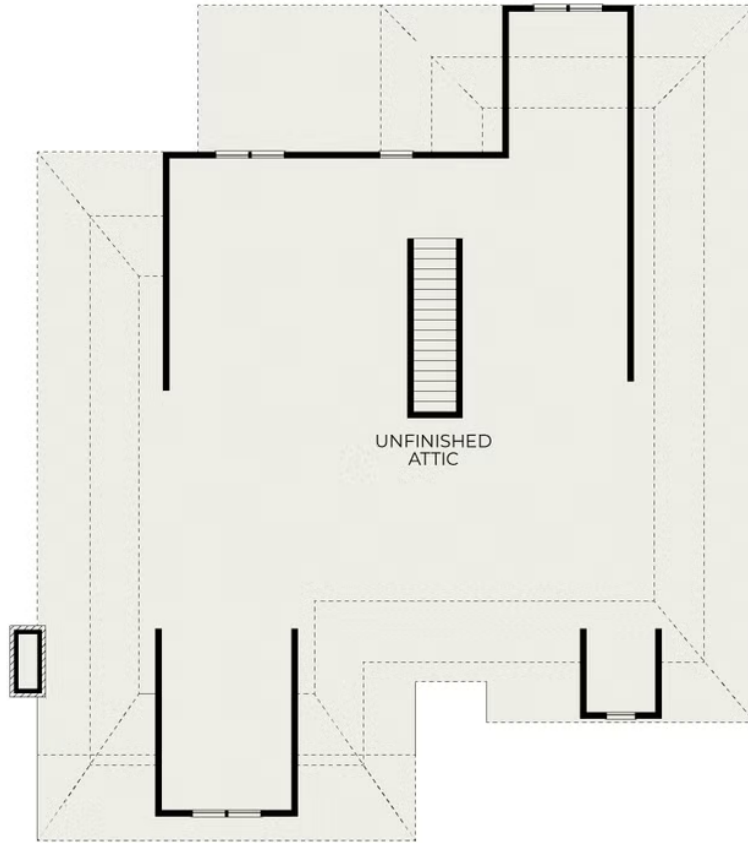

# Eno Craftsman

 3 bd

 3 ba

 2,684 sqft

## First Floor

## Second Floor