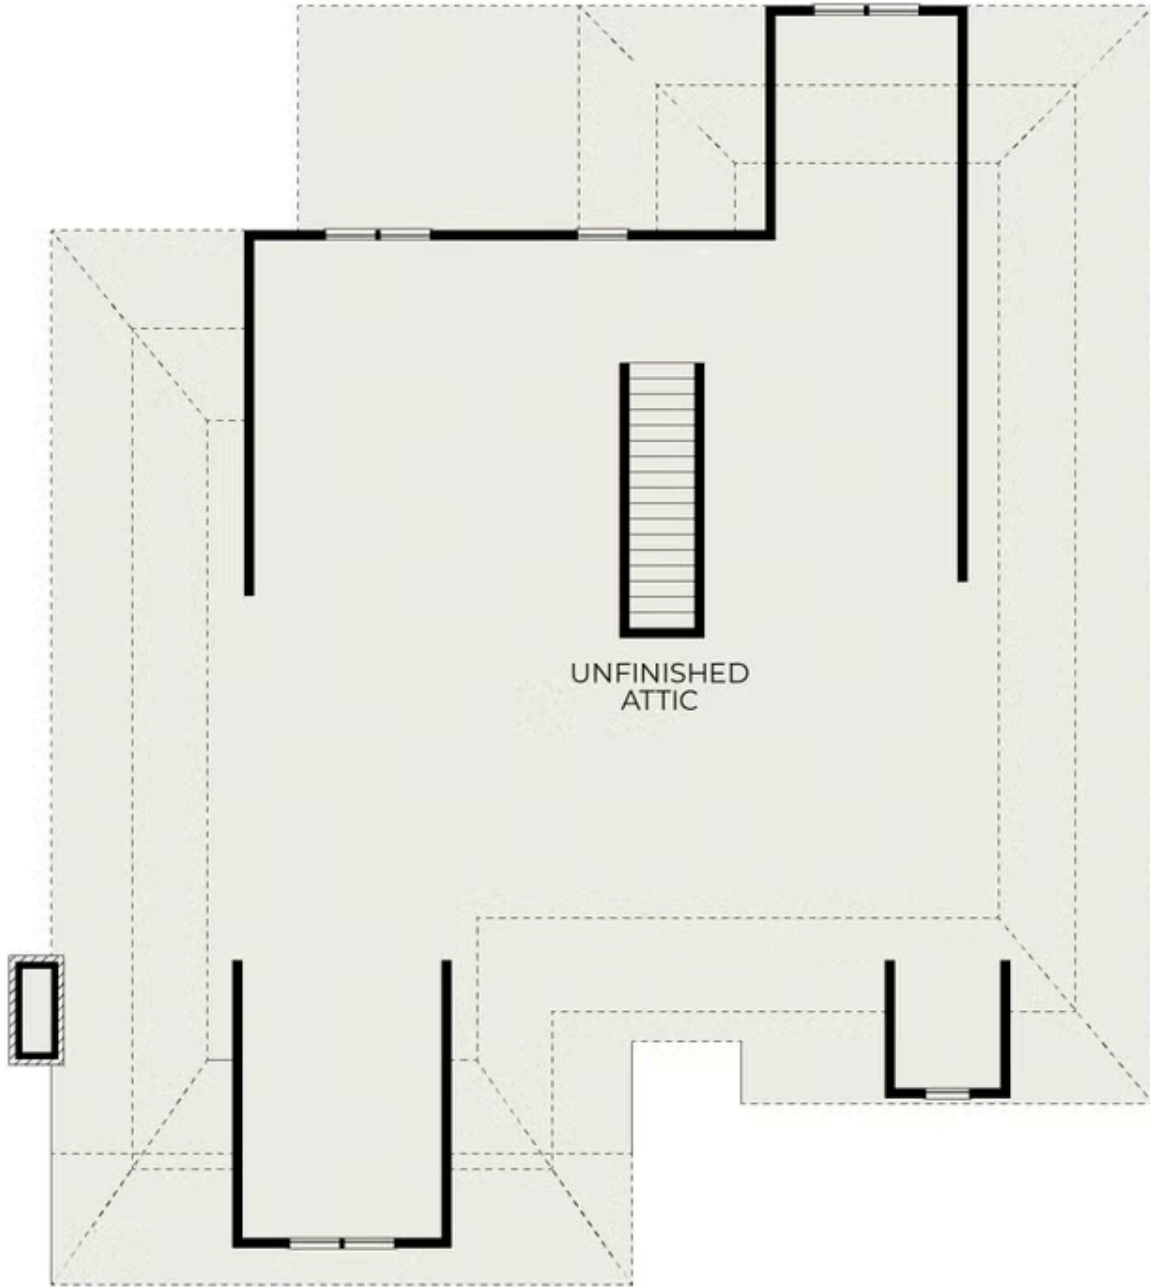

## Eno Craftsman

 3 bd

 3 ba

 2,684 sqft

## First Floor

## Second Floor