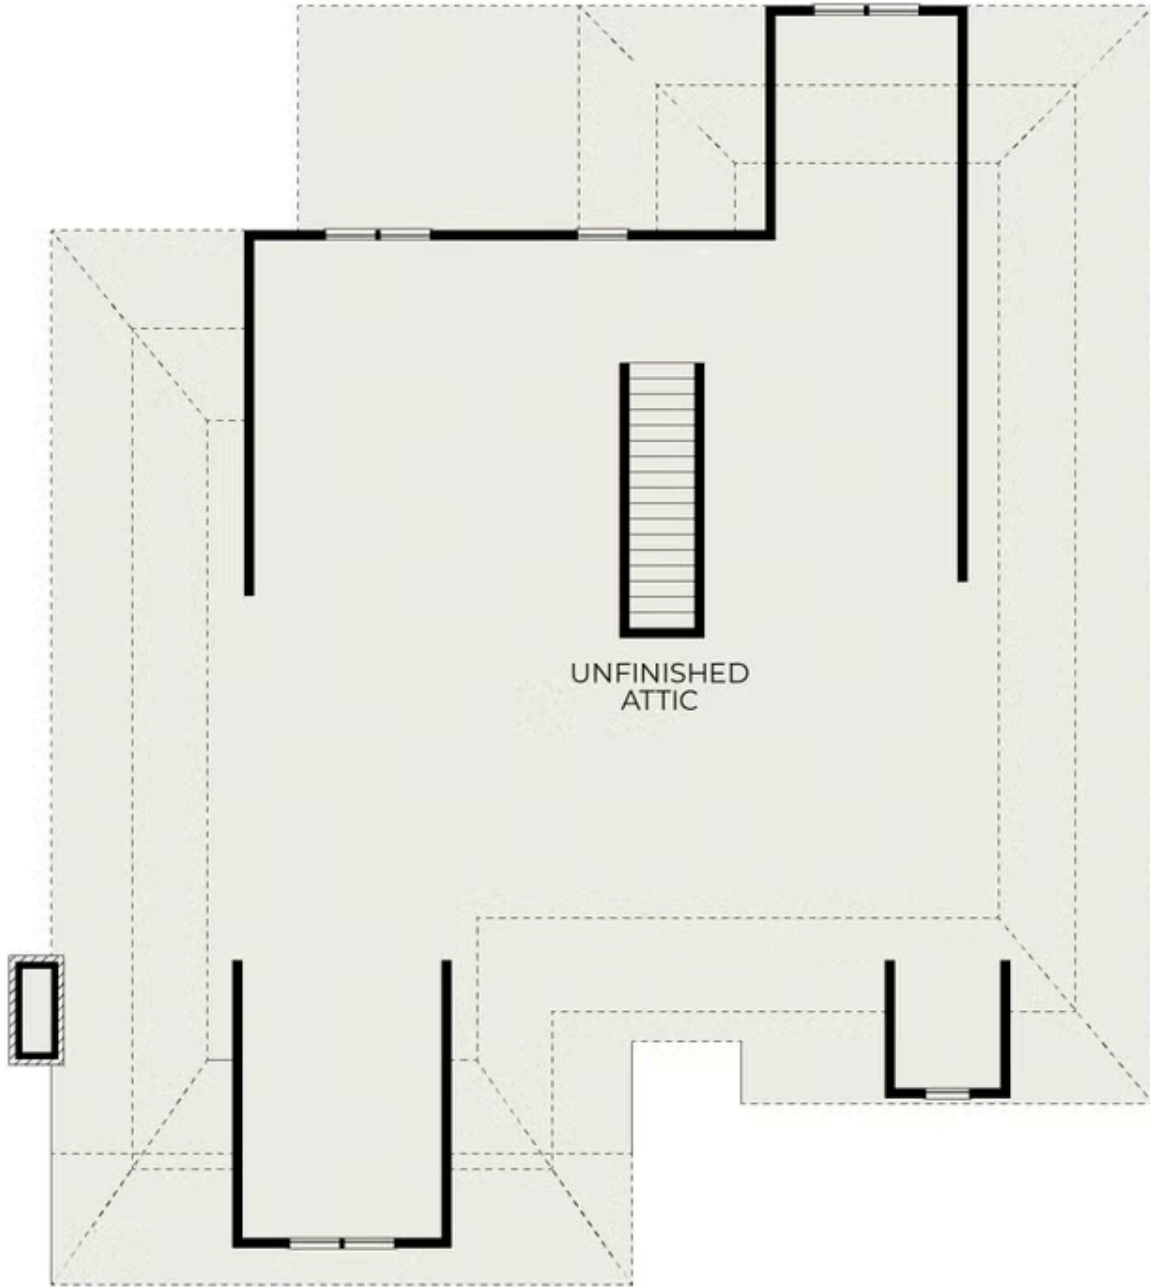

Second Floor