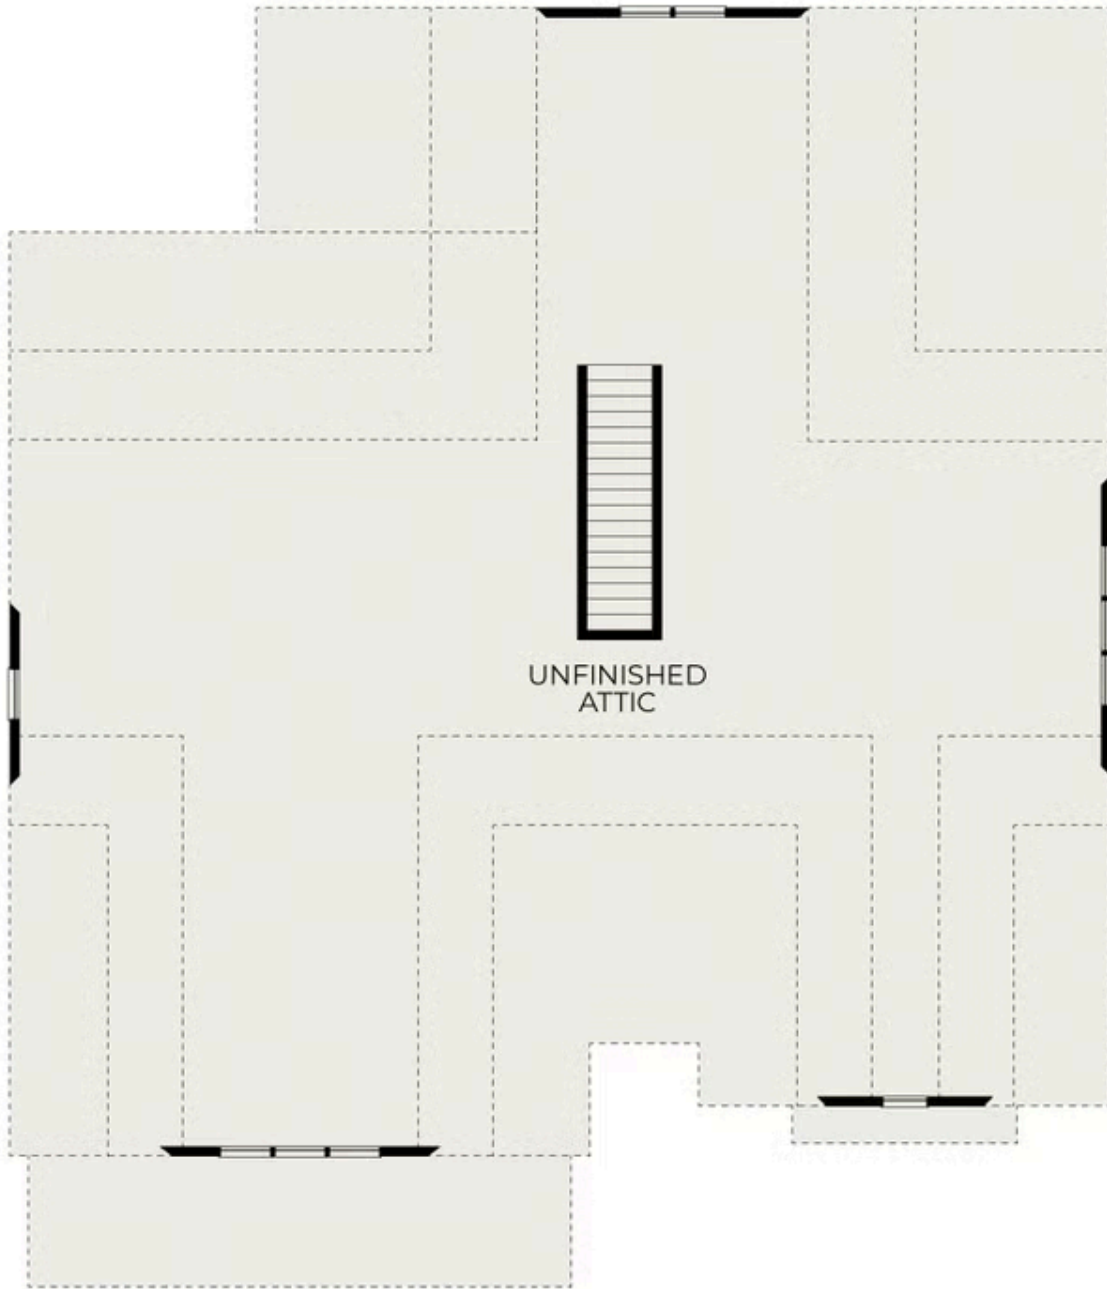

# Eno American Farmhouse

 3 bd

 3 ba

 2,684 sqft

First Floor

## Second Floor

## Optional Finished Second Floor