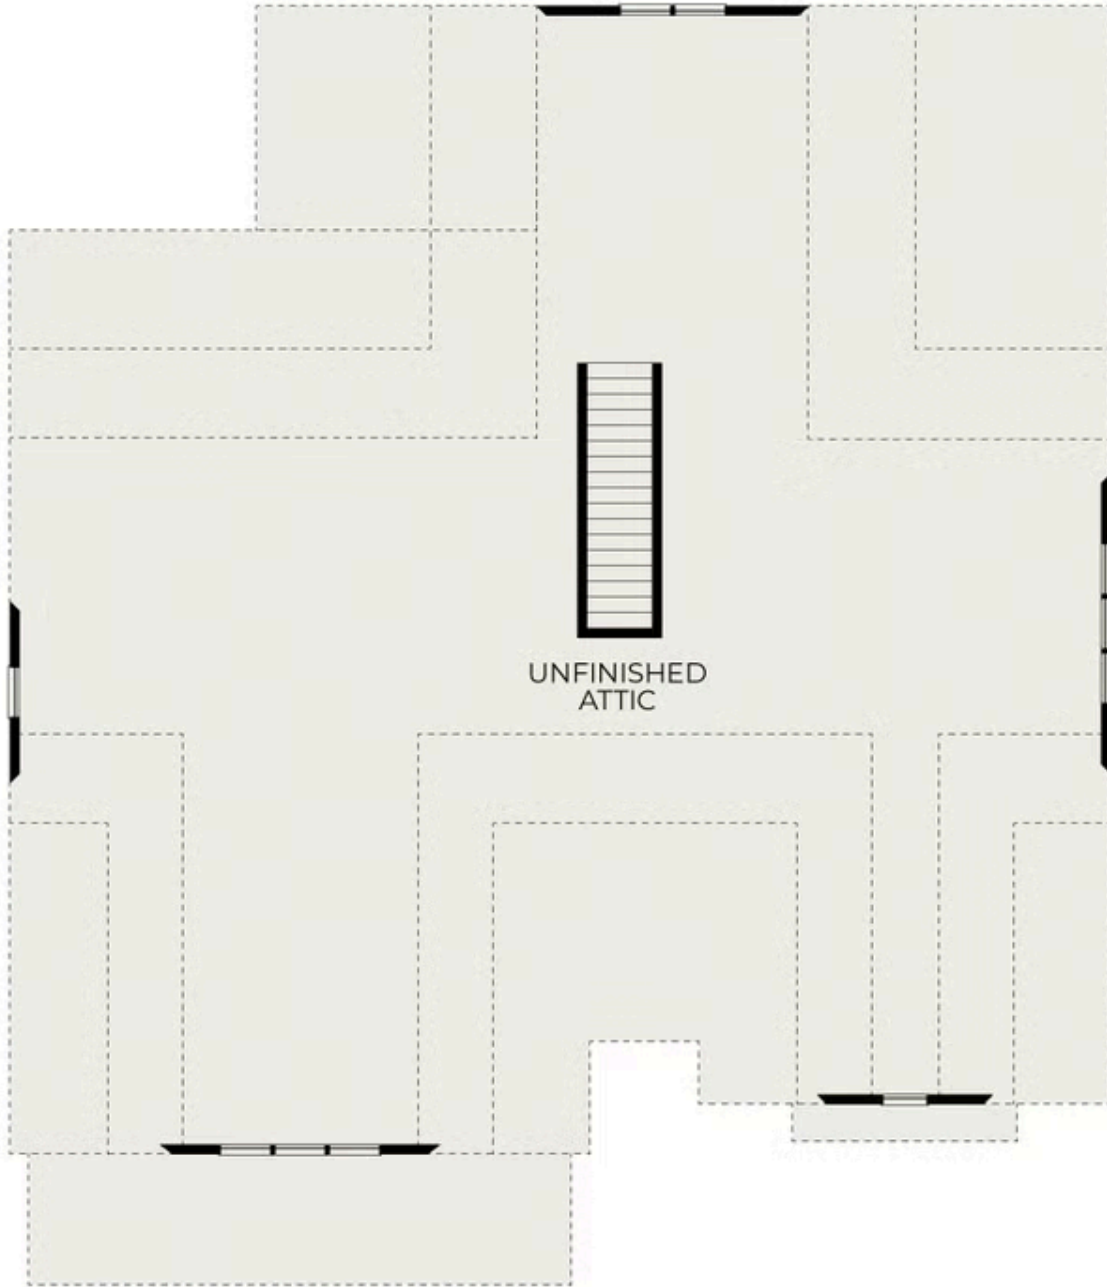

# Eno American Farmhouse

 3 bd

 3 ba

 2,684 sqft

First Floor

## Second Floor

Optional Finished Second Floor