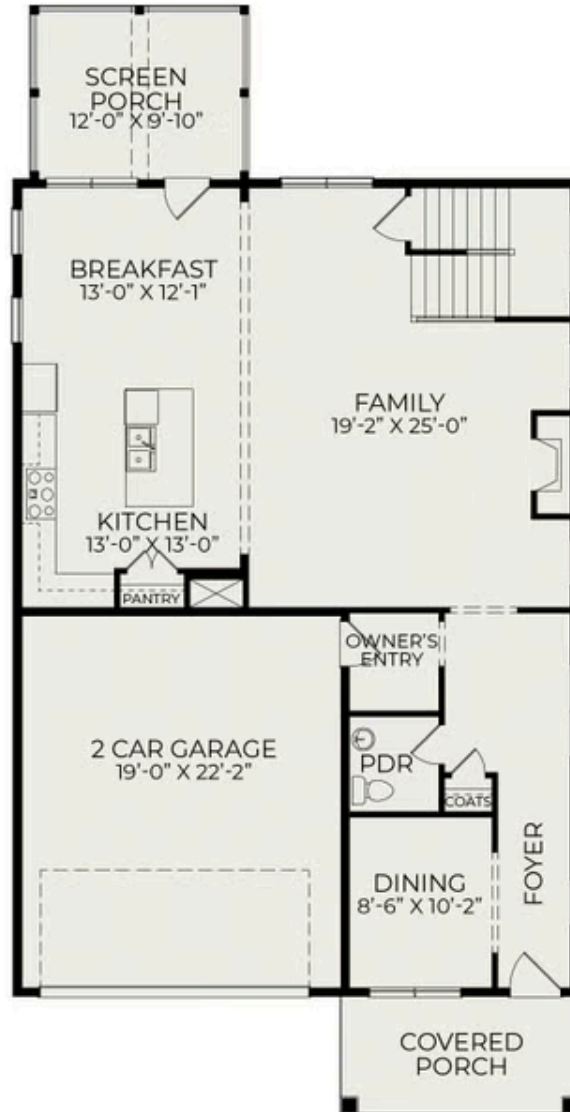

Burlington

4 Elevations Available

 3 bd

 2.5 ba

 2,671 sqft

The Burlington plan in Wendell Falls has four elevation styles: American Farmhouse, Craftsman, Craftsman II, and Modern Farmhouse. Please scroll down to view all elevation styles and their floorplan options.

Burlington Craftsman

Burlington Craftsman II

Burlington Modern Farmhouse

First Floor

Second Floor