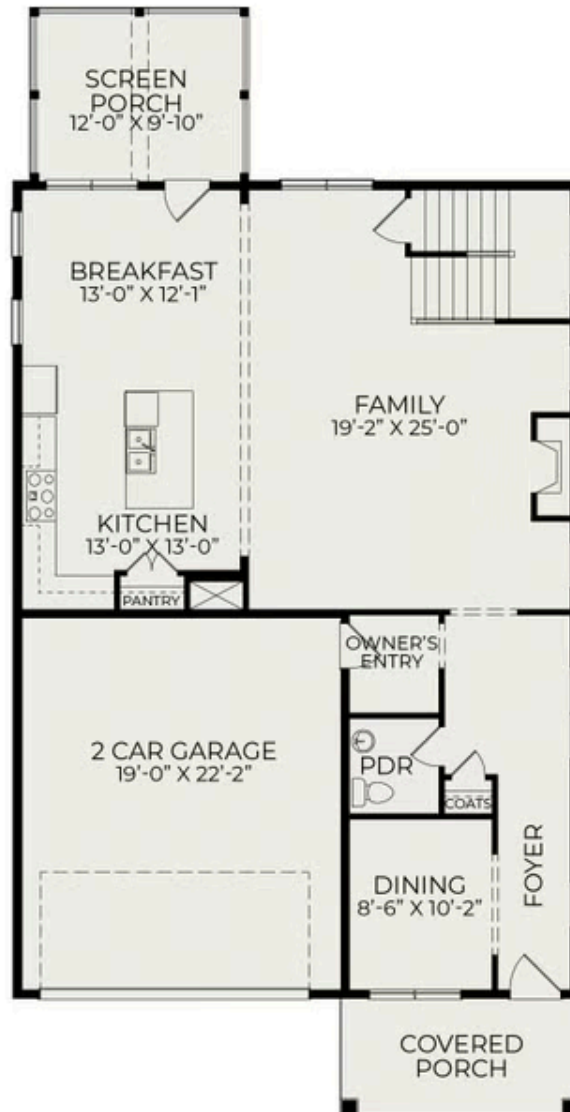

Burlington

4 Elevations Available

 3 bd

 2.5 ba

 2,671 sqft

The Burlington plan in Wendell Falls has four elevation styles: American Farmhouse, Craftsman, Craftsman II, and Modern Farmhouse. Please scroll down to view all elevation styles and their floorplan options.

Burlington Craftsman

Burlington Craftsman II

Burlington Modern Farmhouse

First Floor

Second Floor