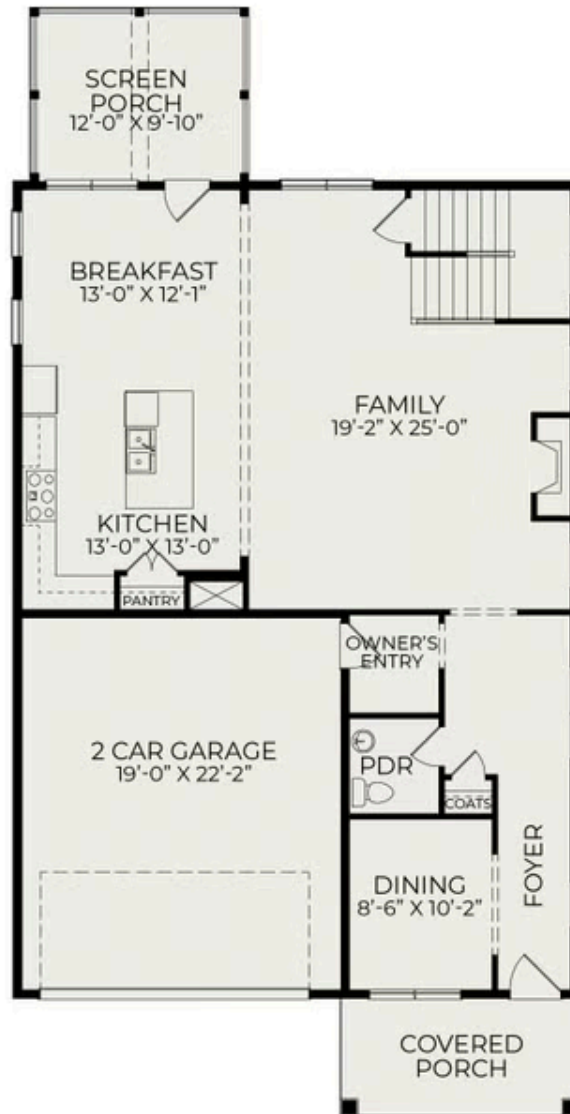

Burlington

4 Elevations Available

 3 bd

 2.5 ba

 2,671 sqft

The Burlington plan in Wendell Falls has four elevation styles: American Farmhouse, Craftsman, Craftsman II, and Modern Farmhouse. Please scroll down to view all elevation styles and their floorplan options.

Burlington Craftsman

Burlington Craftsman II

Burlington Modern Farmhouse

First Floor

Second Floor