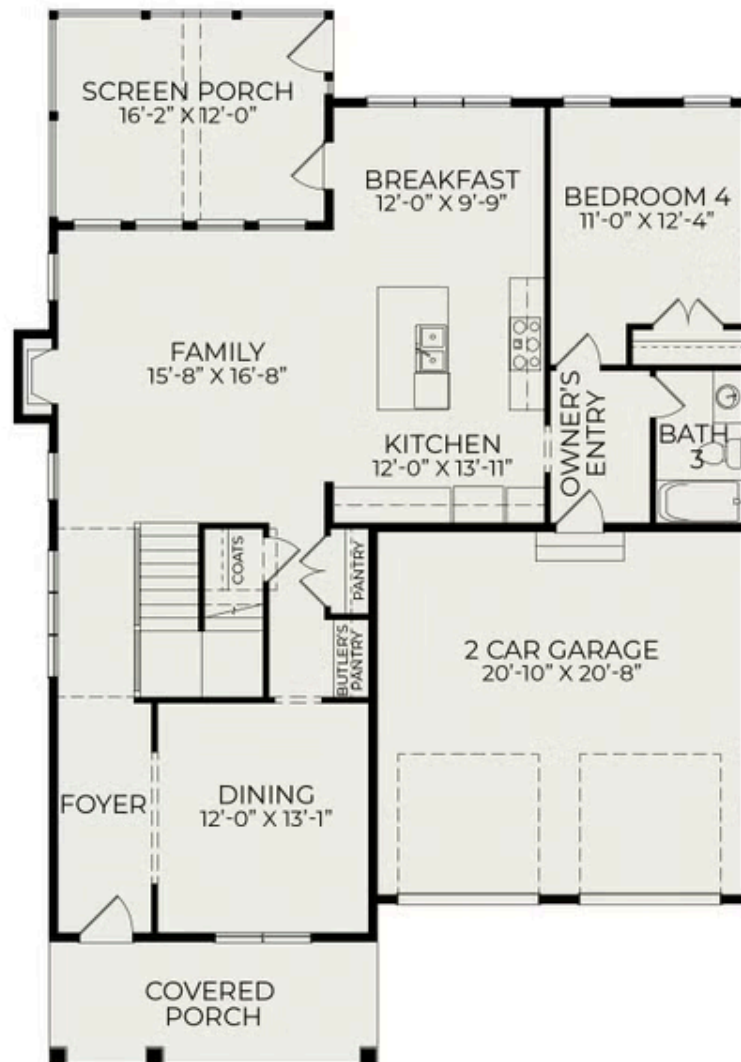

Bristol

4 Elevations Available

 4 bd

 3 ba

 2,934 sqft

The Bristol plan in Wendell Falls has four elevation styles: American Farmhouse, Classic Cottage, English Cottage, and Tudor. Please scroll down to view all elevation styles and their floorplan options.

Bristol Classic Cottage

Bristol English Cottage

Bristol Tudor

First Floor

Second Floor

Third Floor