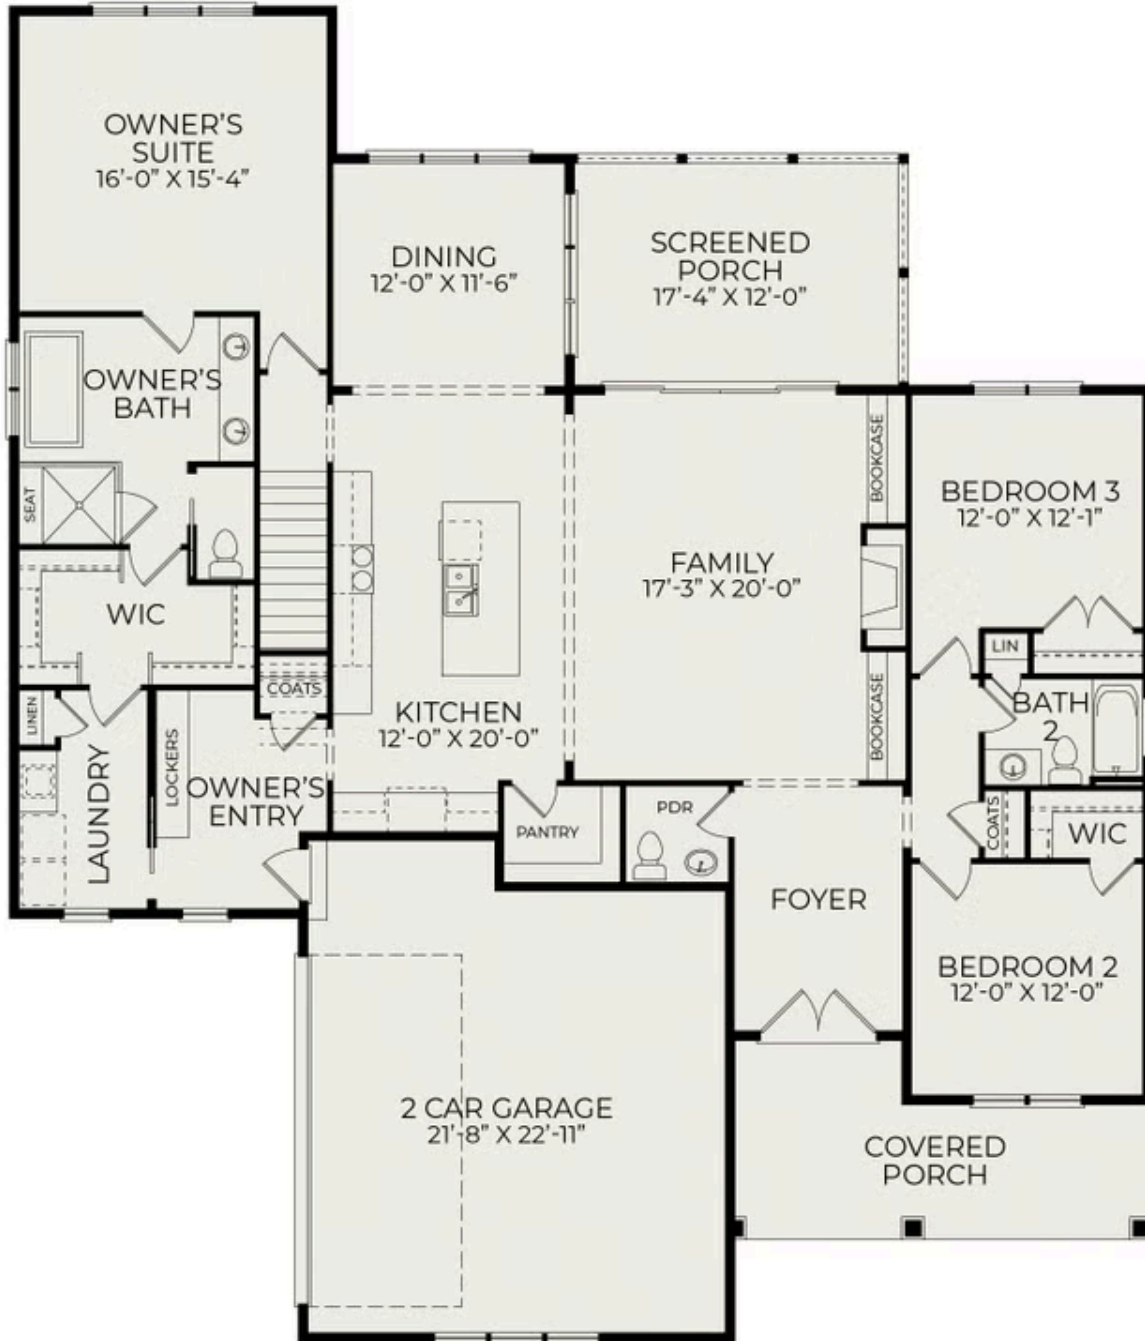

Brassfield Dutch Colonial

 4 bd

 3.5 ba

 3,169 sqft

First Floor

Second Floor

Optional First Floor Study