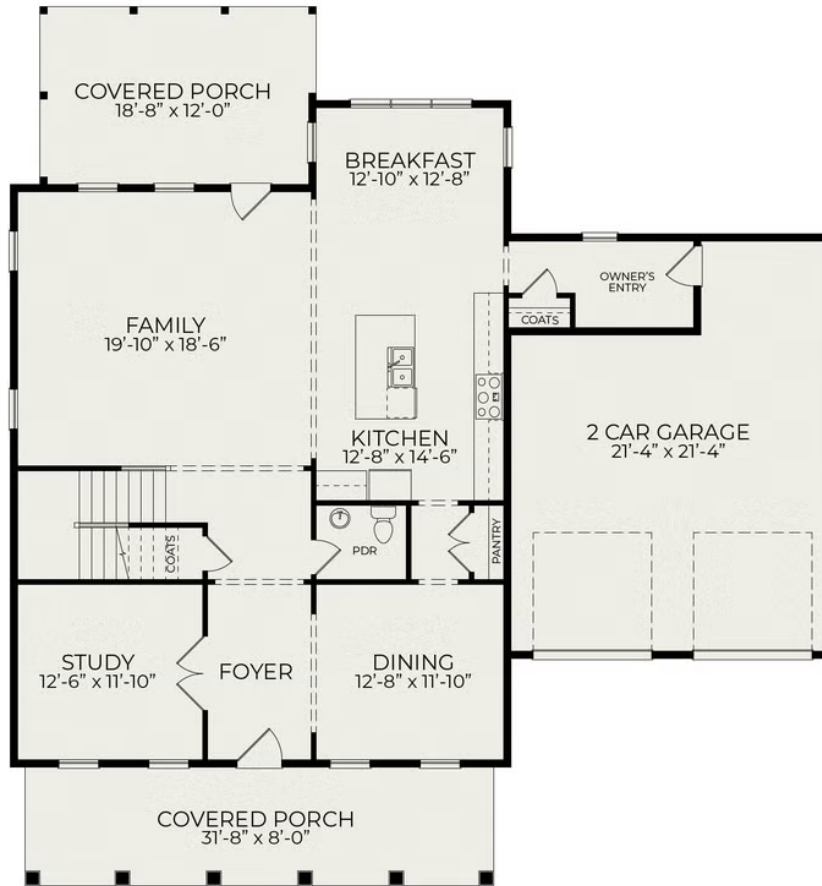

Azalea American Farmhouse

 4 bd

 2.5 ba

 3,086 sqft

First Floor

Second Floor