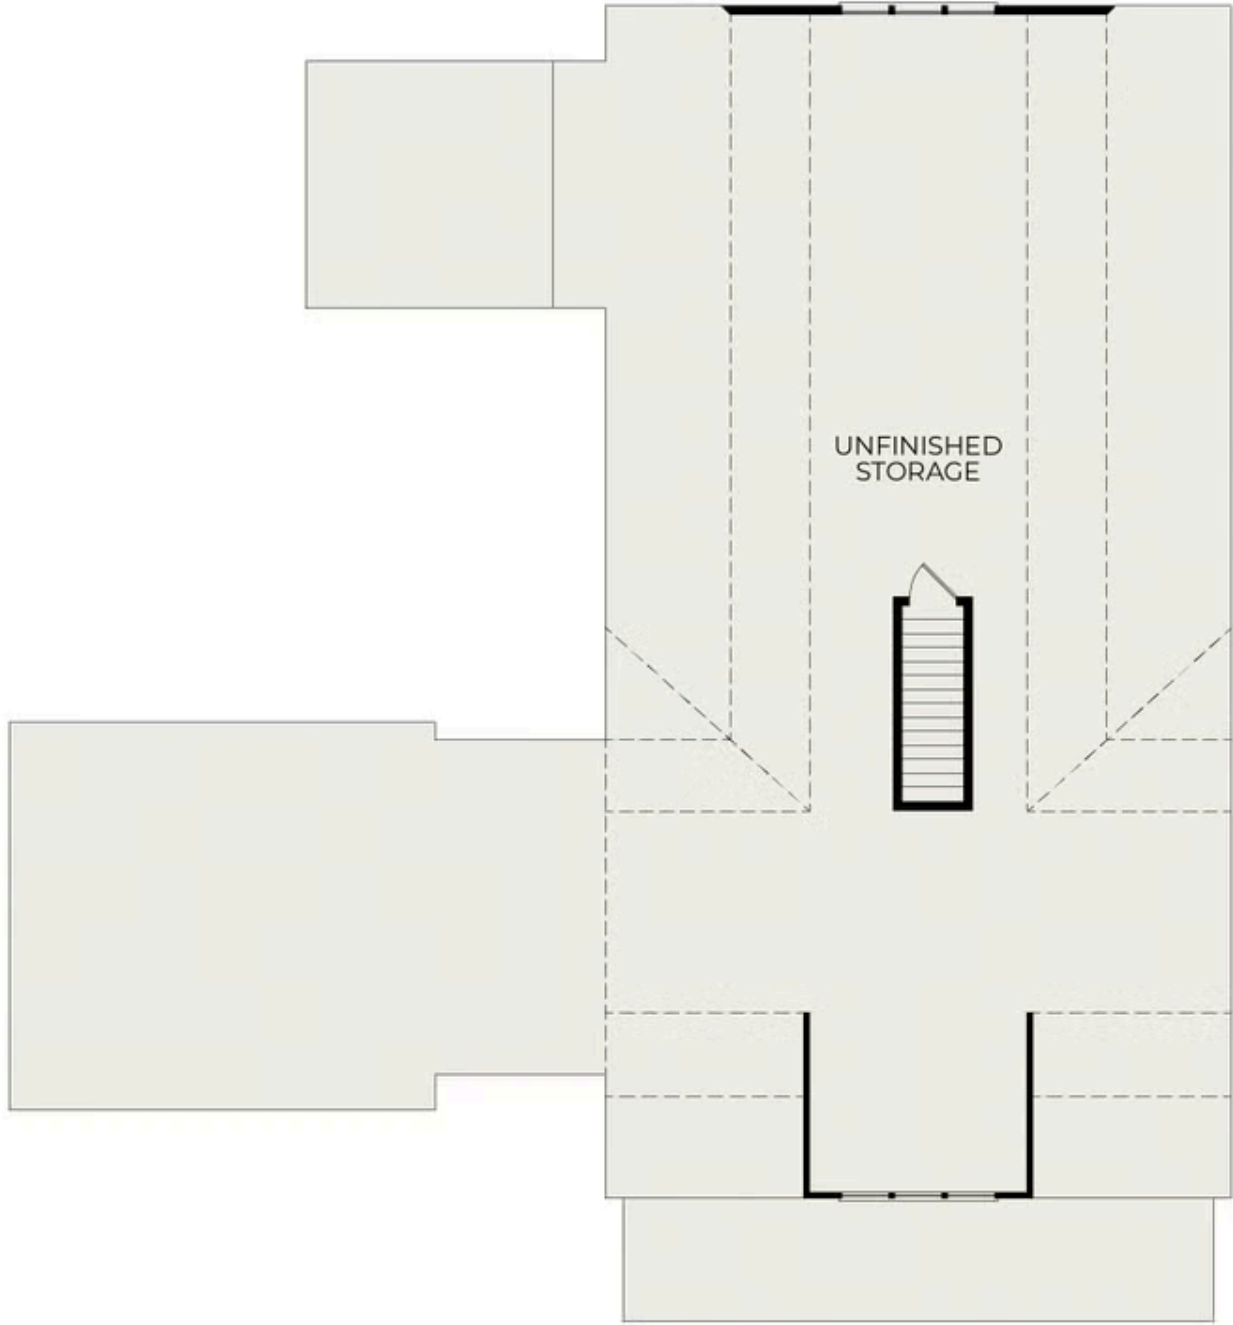

Addison Craftsman

 3 bd

 2.5 ba

 2,547 sqft

First Floor

Second Floor

First Floor (Optional Sunroom)

Second Floor (Finished Option)